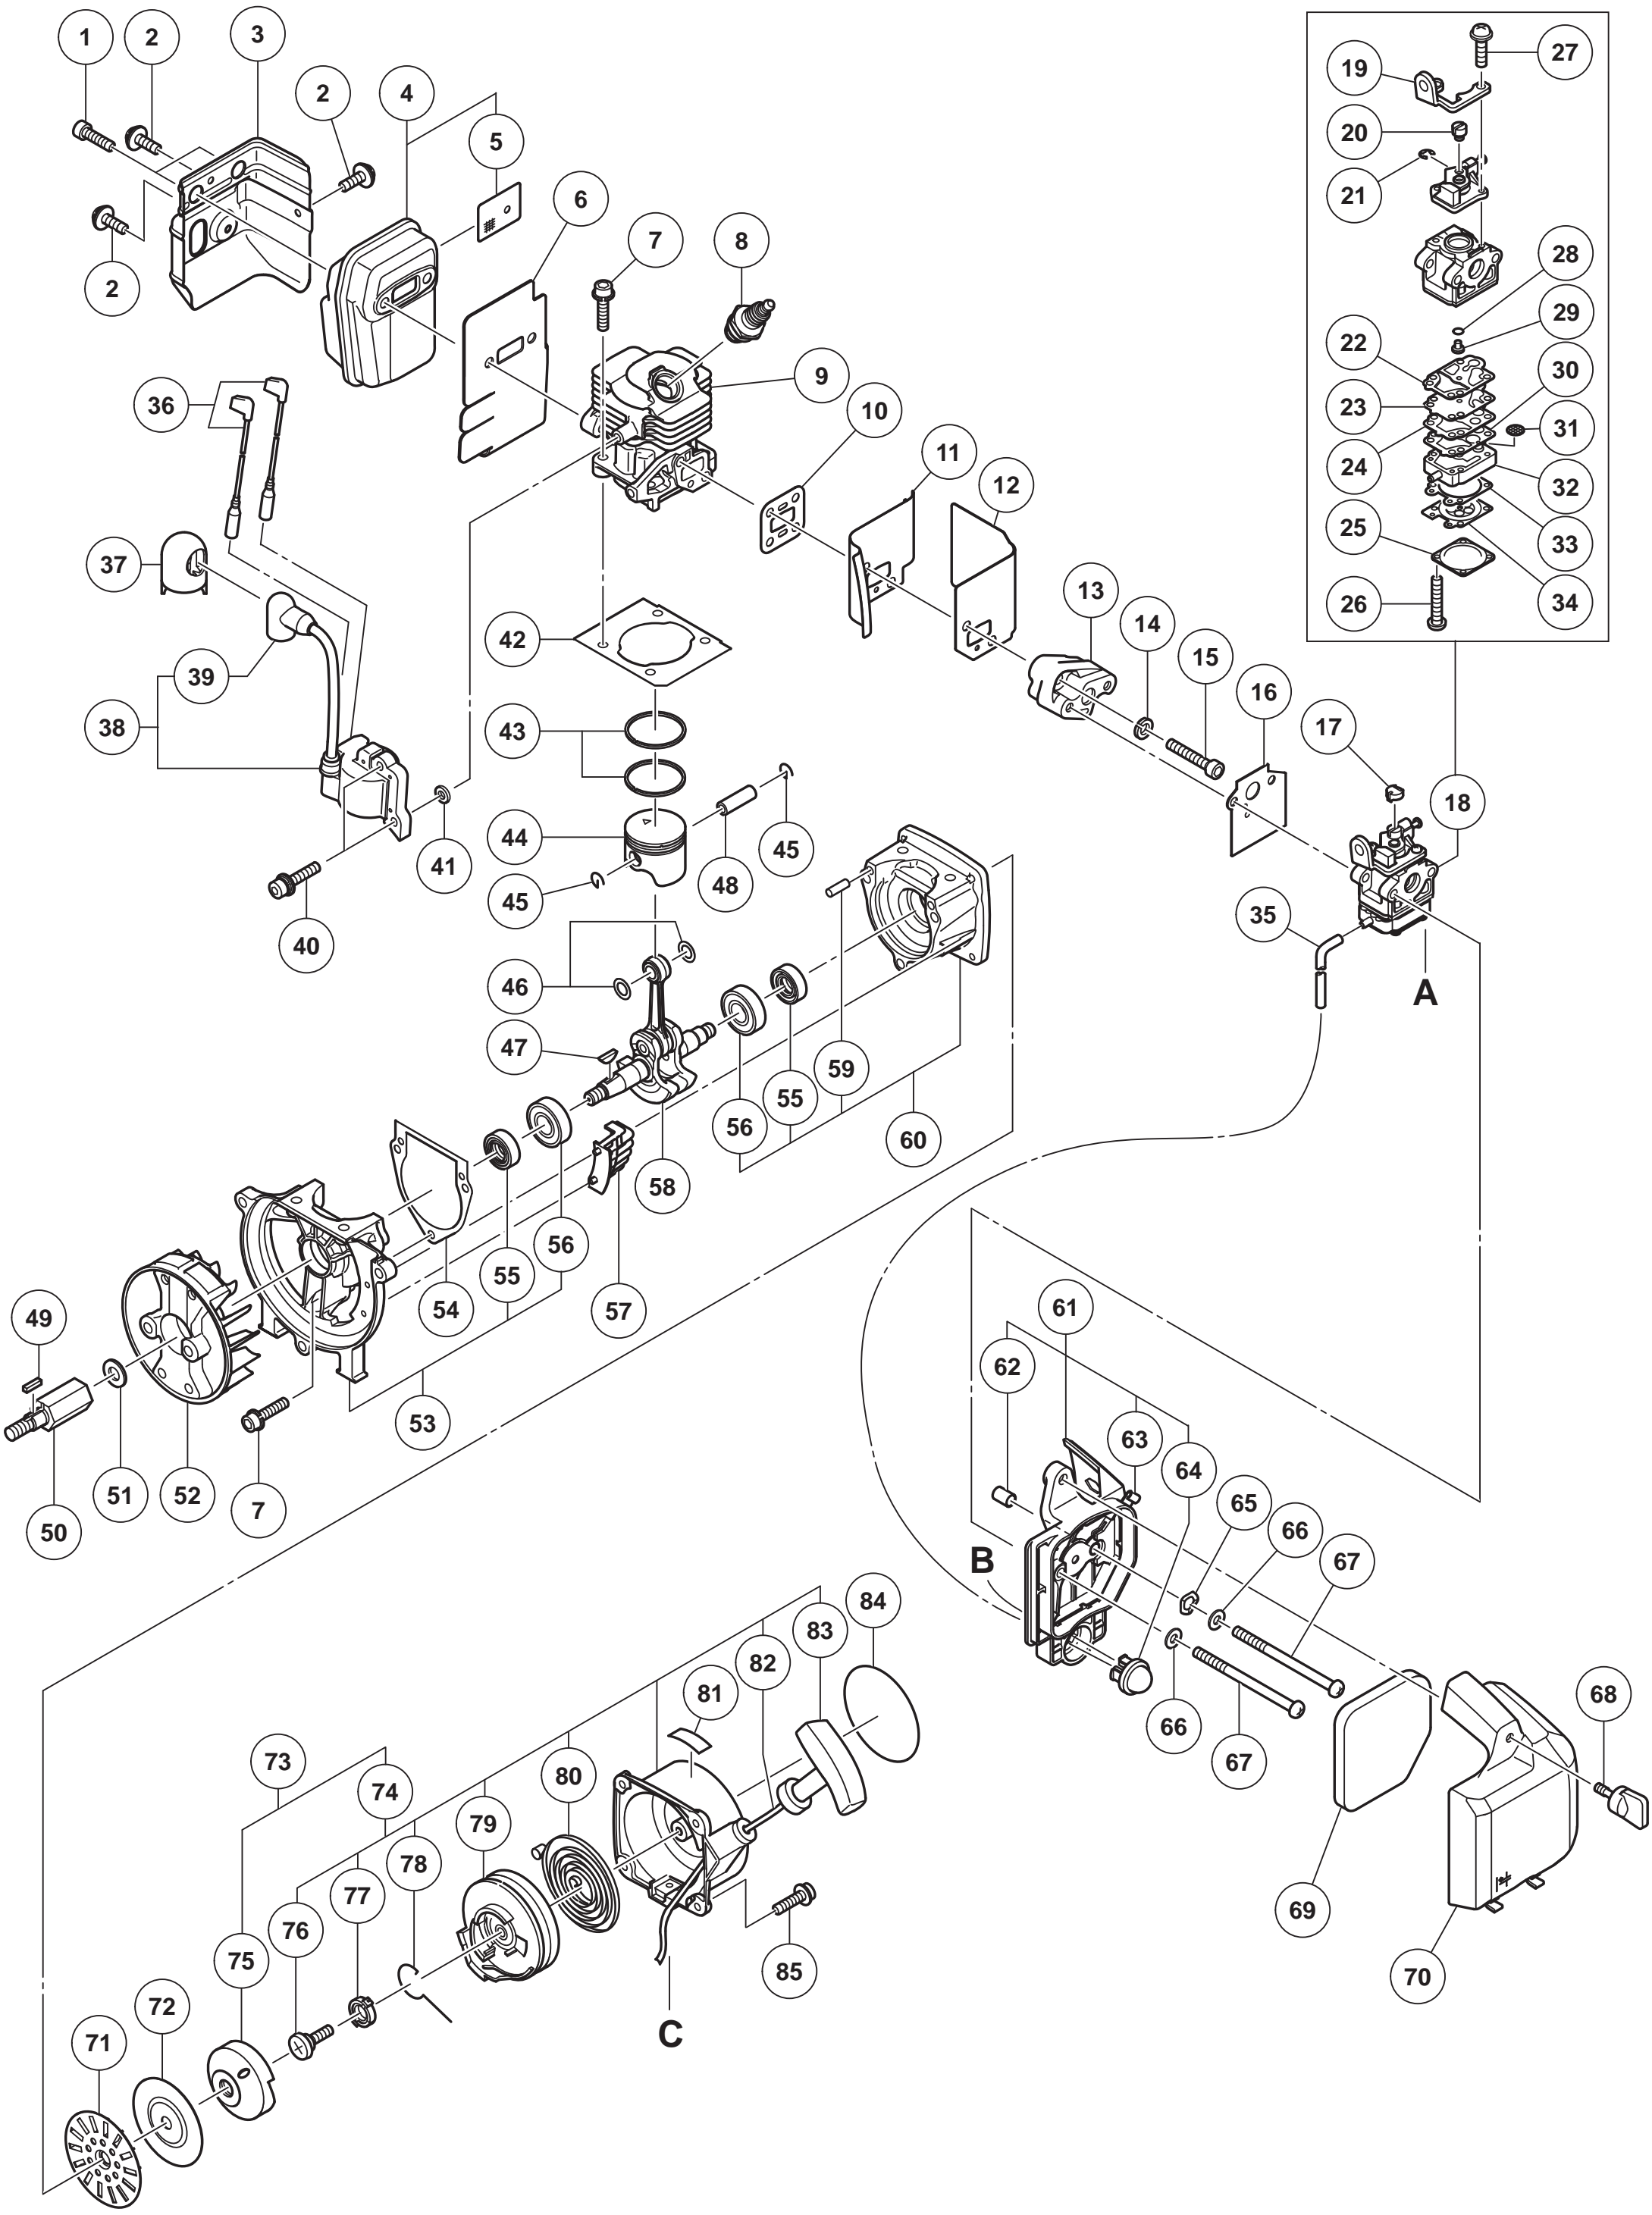

Tanaka

TRB 27EAP

Serial No.

Item	Part number	Discription	Qty	Notes
1	TK-6600518	SEAL LOCK HEX. SOCKET HD. BOLT M6X16	2	
2	TK-6601439	MACHINE SCREW (W/WASHERS) M4X8 (B	3	
3	TK-6601510	HEAT SHIELD	1	
4	TK-6601488	MUFFLER ASS'Y	1	INCLUD.2.3.5
5	TK-6601438	SPARK ARRESTER	1	
6	TK-6601492	HEAT PROTECTION PANEL	1	
7	TK-6601339	HEX. SOCKET HD. BOLT (W/SP.WASHER) M	7	
8	TK-6600542	IGNITION PLUG (TORCH L7RTC)	1	
9	TK-6600903	CYLINDER N27	1	
10	TK-6684865	INSULATOR GASKET	1	
11	TK-6601490	AIR DEFLECTOR	1	
12	TK-6601593	DEFLECTOR PACKING	1	
13	TK-6601491	CARBURETOR INSULATOR	1	
14	TK-6600910	SPRING WASHER D6	2	
15	TK-6601358	SEAL LOCK HEX. SOCKET HD. BOLT M6X27	2	
16	TK-6698405	CARBURETOR PACKING	1	
17	TK-6691337	SWIVEL CAP	1	
18	TK-6601487	CARBURETOR ASS'Y	1	INCLUD.19-34
19	TK-6699287	CABLE ADJUST STAY	1	
20	TK-6696830	SWIVEL	1	
21	TK-6684696	STOP RING	1	
22	TK-6684692	PUMP GASKET	1	
23	TK-6684693	PUMP DIAPHRAGM	1	
24	TK-6691242	PUMP PLATE	1	
25	TK-6685222	DIAPHRAGM COVER-METERING	1	
26	TK-6691312	SET SCREW	4	
27	TK-6696829	SET SCREW M3X12	2	
28	TK-6684695	O-RING	1	
29	TK-	JET	1	
30	TK-6691234	CIRCUIT PLATE	1	
31	TK-6684700	INLET SCREEN	1	
32	TK-6696828	PUMP BODY COMP.	1	
33	TK-6685220	DIAPHRAGM PACKING-METERING	1	
34	TK-6684690	METERING DIAPHRAGM	1	
35	TK-6601444	FUEL PIPE	1	
36	TK-6601505	CORD	2	
37	TK-6601598	PLUG CAP COVER	1	
38	TK-6698397	IGNITION COIL ASS'Y	1	INCLUD.39
39	TK-6696833	CORD	1	
40	TK-6698388	HEX. SOCKET HD. BOLT (W/WASHERS) M4	2	
41	TK-6698700	GLASS WASHER	2	
42	TK-6600510	CYLINDER PACKING	1	
43	TK-6601353	PISTON RING	2	
44	TK-6600905	PISTON (M)	1	
45	TK-6684590	CIR CLIP	2	
46	TK-6600909	SHIM	2	
47	TK-6601343	WOODRUFF KEY 3X13X4.5	1	
48	TK-6601344	PISTON PIN	1	
49	TK-937177	FEATHER KEY 3X3X12	1	