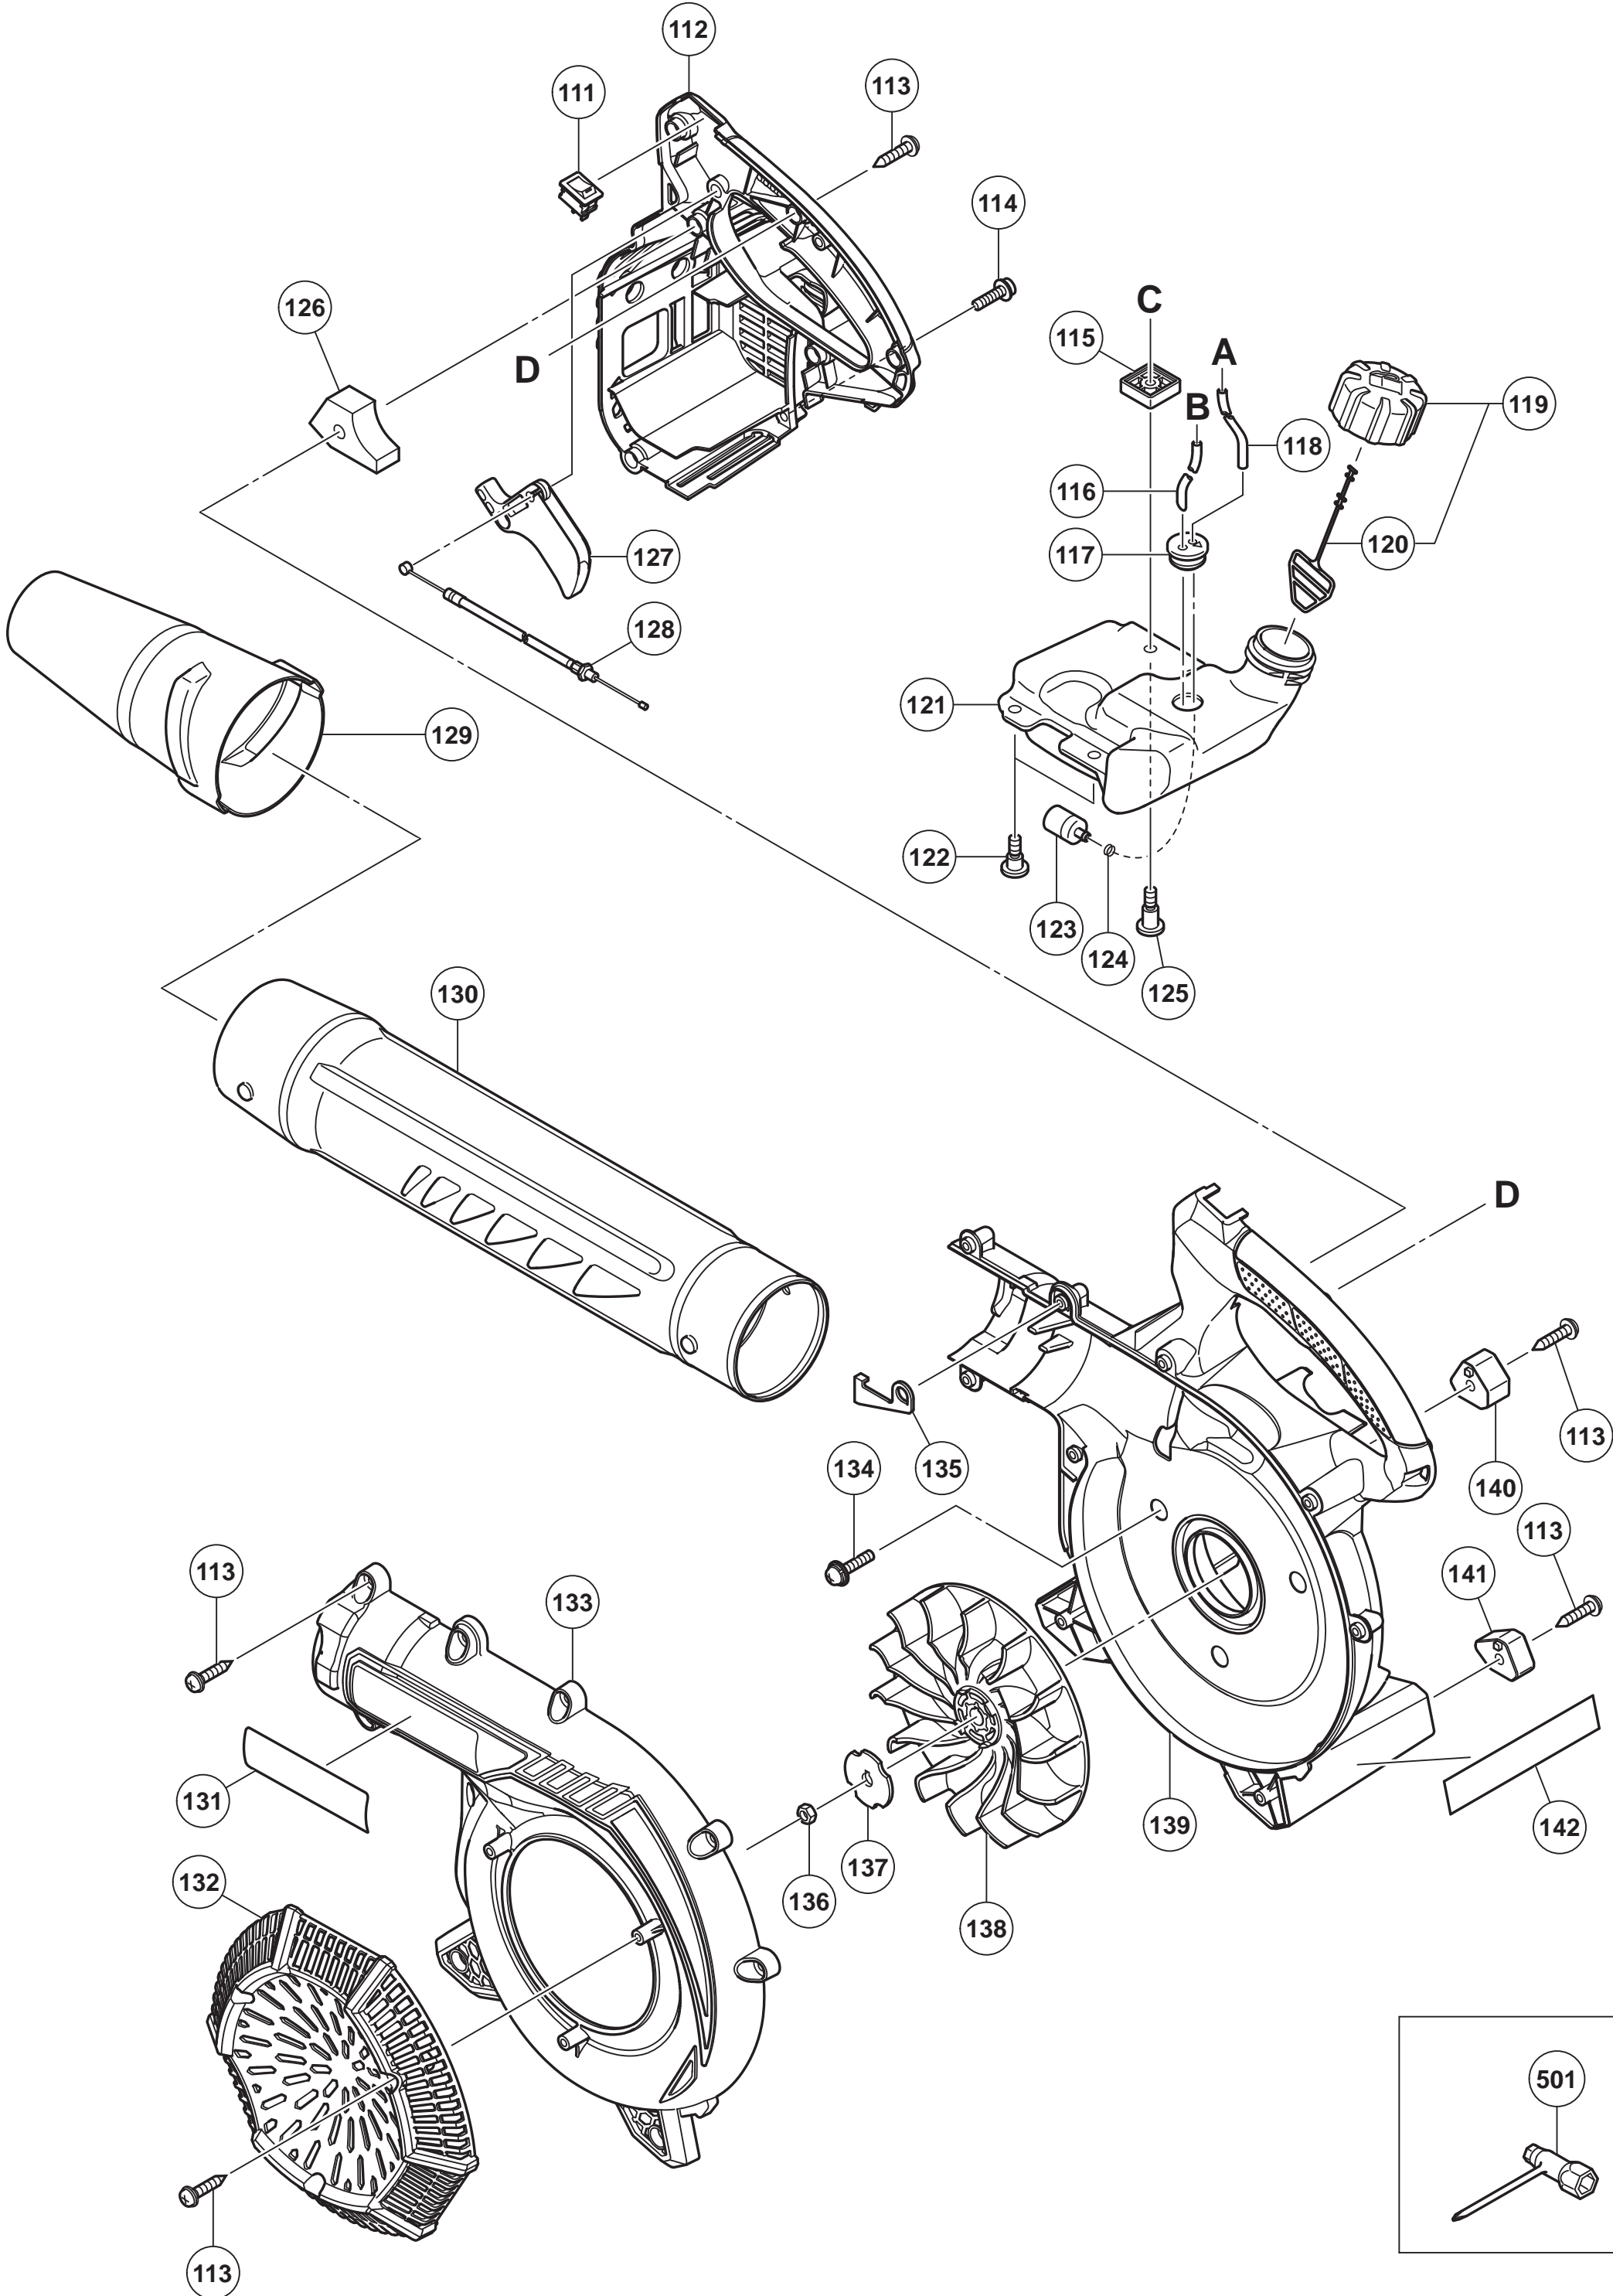

Item	Part number	Discription	Qty	Notes
111	TK-6601275	STOP SWITCH	1	
112	TK-6601482	MUFFLER PROTECTOR (VERMILION)	1	
113	TK-302089	TAPPING SCREW (W/FLANGE) D5X20 (BLA	20	
114	TK-6601591	HEX. SOCKET HD. BOLT (W/FLANGE) M4X	1	
115	TK-6699558	SPACER	1	
116	TK-6699014	FUEL PIPE L70	1	
117	TK-6600358	FUEL GROMMET	1	
*118	TK-6600521	FUEL PIPE L140	1	
*118	TK-6600522	FUEL PIPE L140	1	FOR USA.CAN
119	TK-6698402	FUEL TANK CAP ASS'Y	1	INCLUD.120
120	TK-6698732	TANK CAP CHAIN	1	
*121	TK-6600519	TANK	1	
*121	TK-6600520	TANK	1	FOR USA.CAN
122	TK-6696574	BOLT (W/FLANGE) L17.8	2	
123	TK-6600351	PUMP FILTER	1	
124	TK-6696949	CLIP	1	
125	TK-6698512	BOLT (W/FLANGE) L23.8	1	
126	TK-6601623	HEAT PROTECTION SPONGE	1	
127	TK-6698391	THROTTLE LEVER	1	
128	TK-6698399	THROTTLE WIRE COMP.	1	
129	TK-6698394	NOZZLE (B)	1	
130	TK-6601600	NOZZLE (A)	1	
131	TK-	BRAND LABEL	1	
132	TK-6601486	GUARD NET (A)	1	
133	TK-6601477	VOLUTE CASE (A) VERMILION	1	
134	TK-6600920	MACHINE SCREW (W/WASHERS) M5X18	3	
135	TK-6601501	STOPPER PLATE (A)	1	
136	TK-6684932	U-NUT M8	1	
137	TK-6601627	WASHER (A)	1	
138	TK-6601485	FAN	1	
139	TK-6601479	FAN CASE (VERMILION)	1	
140	TK-6601595	WEIGHT (F)	1	
141	TK-6601629	WEIGHT (R)	1	
142	TK-	CAUTION LABEL	1	
	TK-	STANDARD ACCESSORIES		
501	TK-6684764	BOX WRENCH (HEX. SOCKET 17/19)	1	FOR EUROPE
	TK-	OPTIONAL ACCESSORIES		
601	TK-6699184	FLAT NOZZLE	1