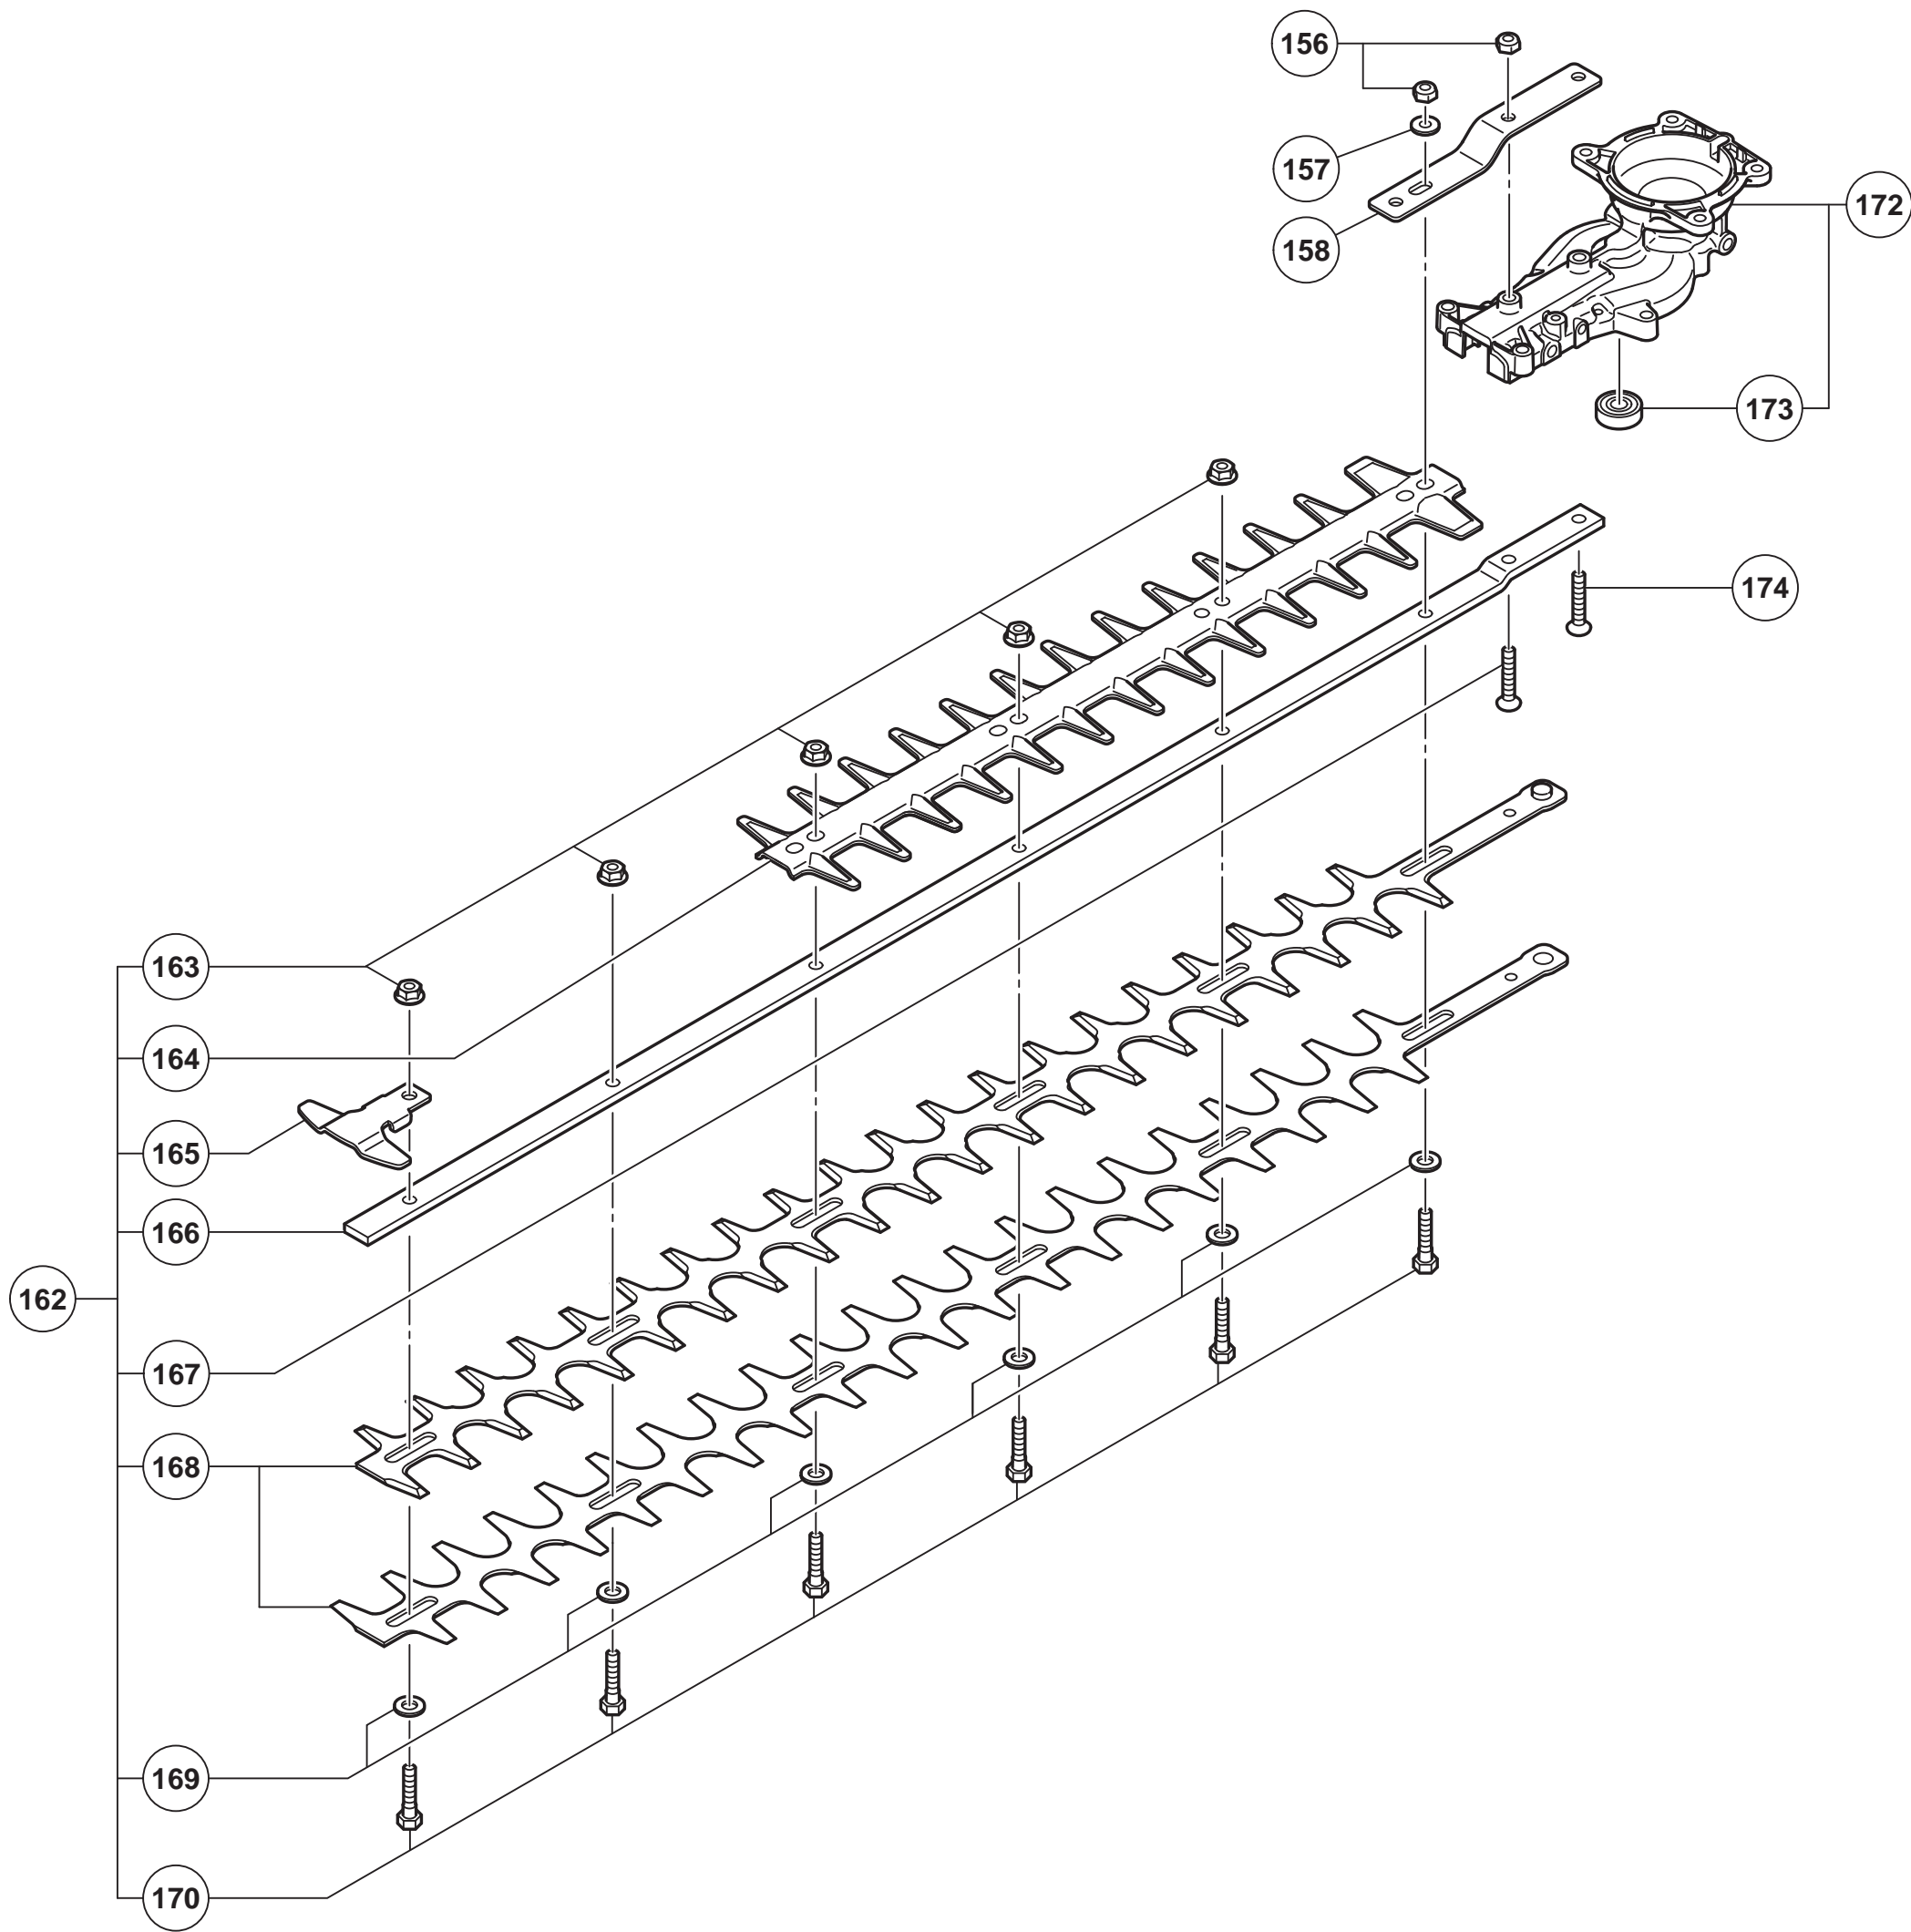

No	Part No	Des	Qty	Details
131	TK-6698814	HEX. SOCKET HD. BOLT (W/FLANGE) M6X32	2	
132	TK-6698776	FRONT HANDLE	1	
133	TK--	AIR INDEX LABEL (E)	1	
	TK--			FOR USA.CAN
134	TK--	CAUTION LABEL	1	
135	TK-6601566	FRAME	1	
136	TK--	NAME PLATE	1	
137	TK-6698815	HEX. SOCKET HD. BOLT (W/FLANGE) M6X22	2	
138	TK-6698778	DAMPER	1	
139	TK-6601545	REAR HANDLE (A)	1	
140	TK-6696348	SPRING (A)	1	
141	TK-6601546	LOCK BUTTON	1	
142	TK-6696359	CLIP	1	
143	TK-6699053	THROTTLE LEVER	1	
144	TK-6696344	TRIGGER LOCKOUT	1	
145	TK-6696345	THROTTLE LEVER SPRING	1	
146	TK-6601275	STOP SWITCH	1	
147	TK-6601547	REAR HANDLE (B)	1	
148	TK-305812	TAPPING SCREW (W/FLANGE) D4X16 (BLACK)	5	
149	TK-6601614	THROTTLE WIRE	1	
150	TK-334379	FERRITE CORE	1	
151	TK-6698738	PROTECTION TUBE	1	
152	TK-6698943	BAND	1	
153	TK-6601617	SUPPORT (D)	1	
154	TK-6699059	STOP SWITCH CORD (B)	1	
155	TK-6696491	STOP SWITCH CORD	1	
156	TK-6698766	NYLON NUT M6	3	
157	TK-6684639	BOLT WASHER 6	1	
158	TK-6600892	SUPPORT PLATE	1	
159	TK-6698779	SPRING HOLDER	4	
160	TK-6698781	HEX. SOCKET HD. BOLT (W/FLANGE) M5X10	4	
161	TK-6600480	ANTIVIBRATION SPRING	4	
*162	TK-6601556	BLADE ASS'Y (660MM)	1	INCLUD.163-170
*162	TK-6601557	BLADE ASS'Y (780MM)	1	INCLUD.163-170
*163	TK-6695170	FLANGE NUT 6	4	FOR 660MM
*163	TK-6695170	FLANGE NUT 6	5	FOR 780MM
164	TK--	PROTECTION PLATE	1	
165	TK-6687275	GUARD PLATE	1	
*166	TK-6687147	CUTTER GUIDE 734L M6	1	FOR 660MM
*166	TK-6687144	CUTTER GUIDE 845L M6	1	FOR 780MM
167	TK-6695075	HEX. HOLE FLUSH BOLT 6X25	1	
168	TK--	HEDGE TRIMMER BLADE (A) 660MM	2	
168	TK--	HEDGE TRIMMER BLADE (A) 780MM	2	
*169	TK-6687187	WASHER 7 BLACK	5	FOR 660MM
*169	TK-6687187	WASHER 7 BLACK	6	FOR 780MM
*170	TK-6687158	FIXING BOLT A M6	5	FOR 660MM
*170	TK-6687158	FIXING BOLT A M6	6	FOR 780MM
171	TK-6698785	BLADE CASE (FOR 780MM)	1	
172	TK-6601610	GEAR CASE (A) ASS'Y	1	INCLUD.173