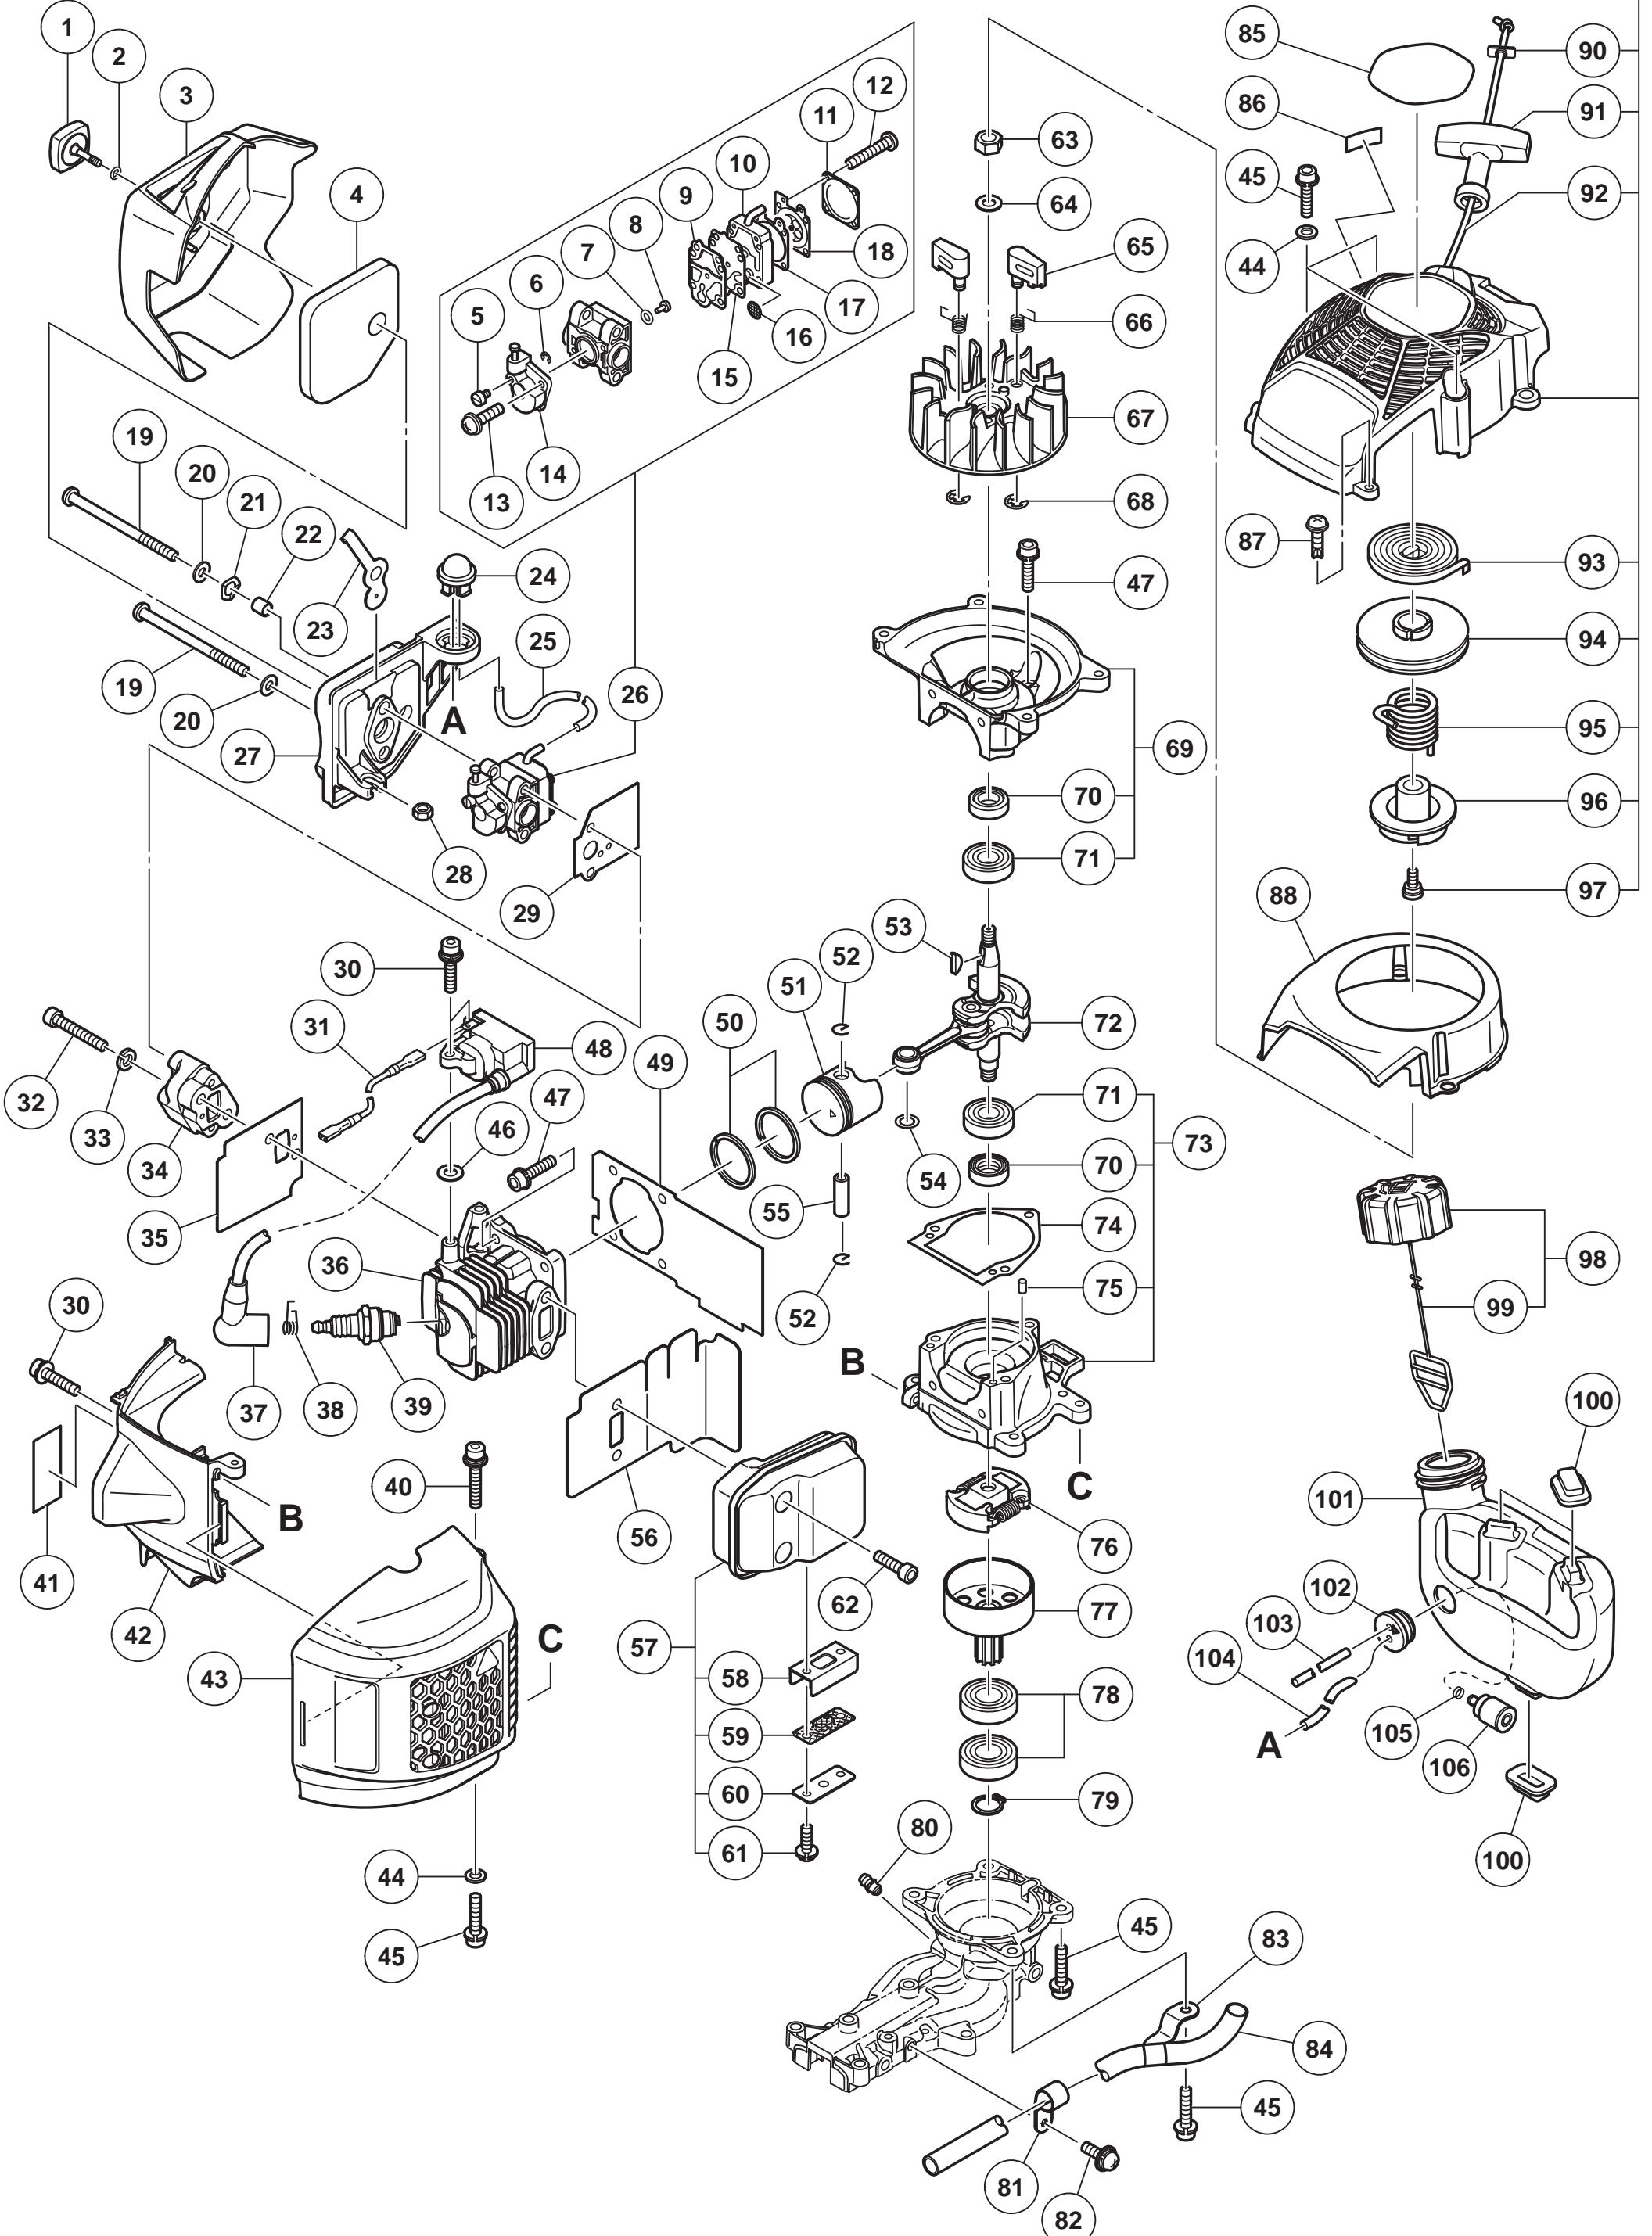

No	Part No	Des	Qty	Details
1	TK-6684655	COVER FIXING BOLT	1	
2	TK-981317	O-RING (S-4)	1	
3	TK-6601540	AIR CLEANER COVER	1	
4	TK-6601539	AIR CLEANER ELEMENT	1	
5	TK-6684697	SWIVEL	1	
6	TK-6684696	STOP RING	1	
7	TK-6684695	O-RING	1	
8	TK--	MAIN JET	1	
9	TK-6684692	PUMP GASKET	1	
10	TK--	PUMP BODY	1	
11	TK-6685222	DIAPHRAGM COVER-METERING	1	
12	TK-6691312	SET SCREW	4	
13	TK-6684698	THROTTLE SET SCREW	2	
14	TK--	THROTTLE VALVE	1	
15	TK-6684693	PUMP DIAPHRAGM	1	
16	TK-6684700	INLET SCREEN	1	
17	TK-6685220	DIAPHRAGM PACKING-METERING	1	
18	TK-6684690	METERING DIAPHRAGM	1	
19	TK-6694914	SCREW M5X55	2	
20	TK-6685407	BOLT WASHER D5	2	
21	TK-334242	WAVE WASHER 8	1	
22	TK-6601538	COLLAR M5	1	
23	TK-6601537	CHOKE VALVE	1	
24	TK-6685139	PRIMING PUMP COMP.	1	
25	TK-6601607	FUEL PIPE	1	
26	TK-6601535	CARBURETOR ASS'Y (WYL-367)	1	INCLUD.5-18
27	TK-6601536	AIR CLEANER BASE	1	
28	TK-949567	LOCK NUT M6 (10 PCS.)	1	
29	TK-6698405	CARBURETOR PACKING	1	
30	TK-6698388	HEX. SOCKET HD. BOLT (W/WASHERS) M4X18	3	
31	TK-6696544	CORD	1	
32	TK-6601358	SEAL LOCK HEX. SOCKET HD. BOLT M6X27	2	
33	TK-6600910	SPRING WASHER D6	2	
34	TK-6601491	CARBURETOR INSULATOR	1	
35	TK-6601534	INTAKE PACKING	1	
36	TK-6600902	CYLINDER N24	1	
37	TK-6601421	PLUG CAP	1	
38	TK-6699186	PLUG CAP METAL	1	
39	TK-6600542	IGNITION PLUG (TORCH L7RTC)	1	
40	TK-6600372	HEX. SOCKET HD. BOLT (W/WASHERS) M5	1	
41	TK--	EMISSION LABEL (EU)	1	
41	TK--	CAUTION LABEL (USA)	1	
42	TK-6601541	CYLINDER COVER	1	
43	TK-6601544	MUFFLER COVER	1	
44	TK-6685408	WASHER 5	4	
45	TK-6698386	HEX. SOCKET HD. BOLT (W/SP.WASHER) M5X18	8	
46	TK-6698700	GLASS WASHER	2	
47	TK-6601339	HEX. SOCKET HD. BOLT (W/SP.WASHER) M5X22	7	
48	TK-6601612	IGNITION COIL	1