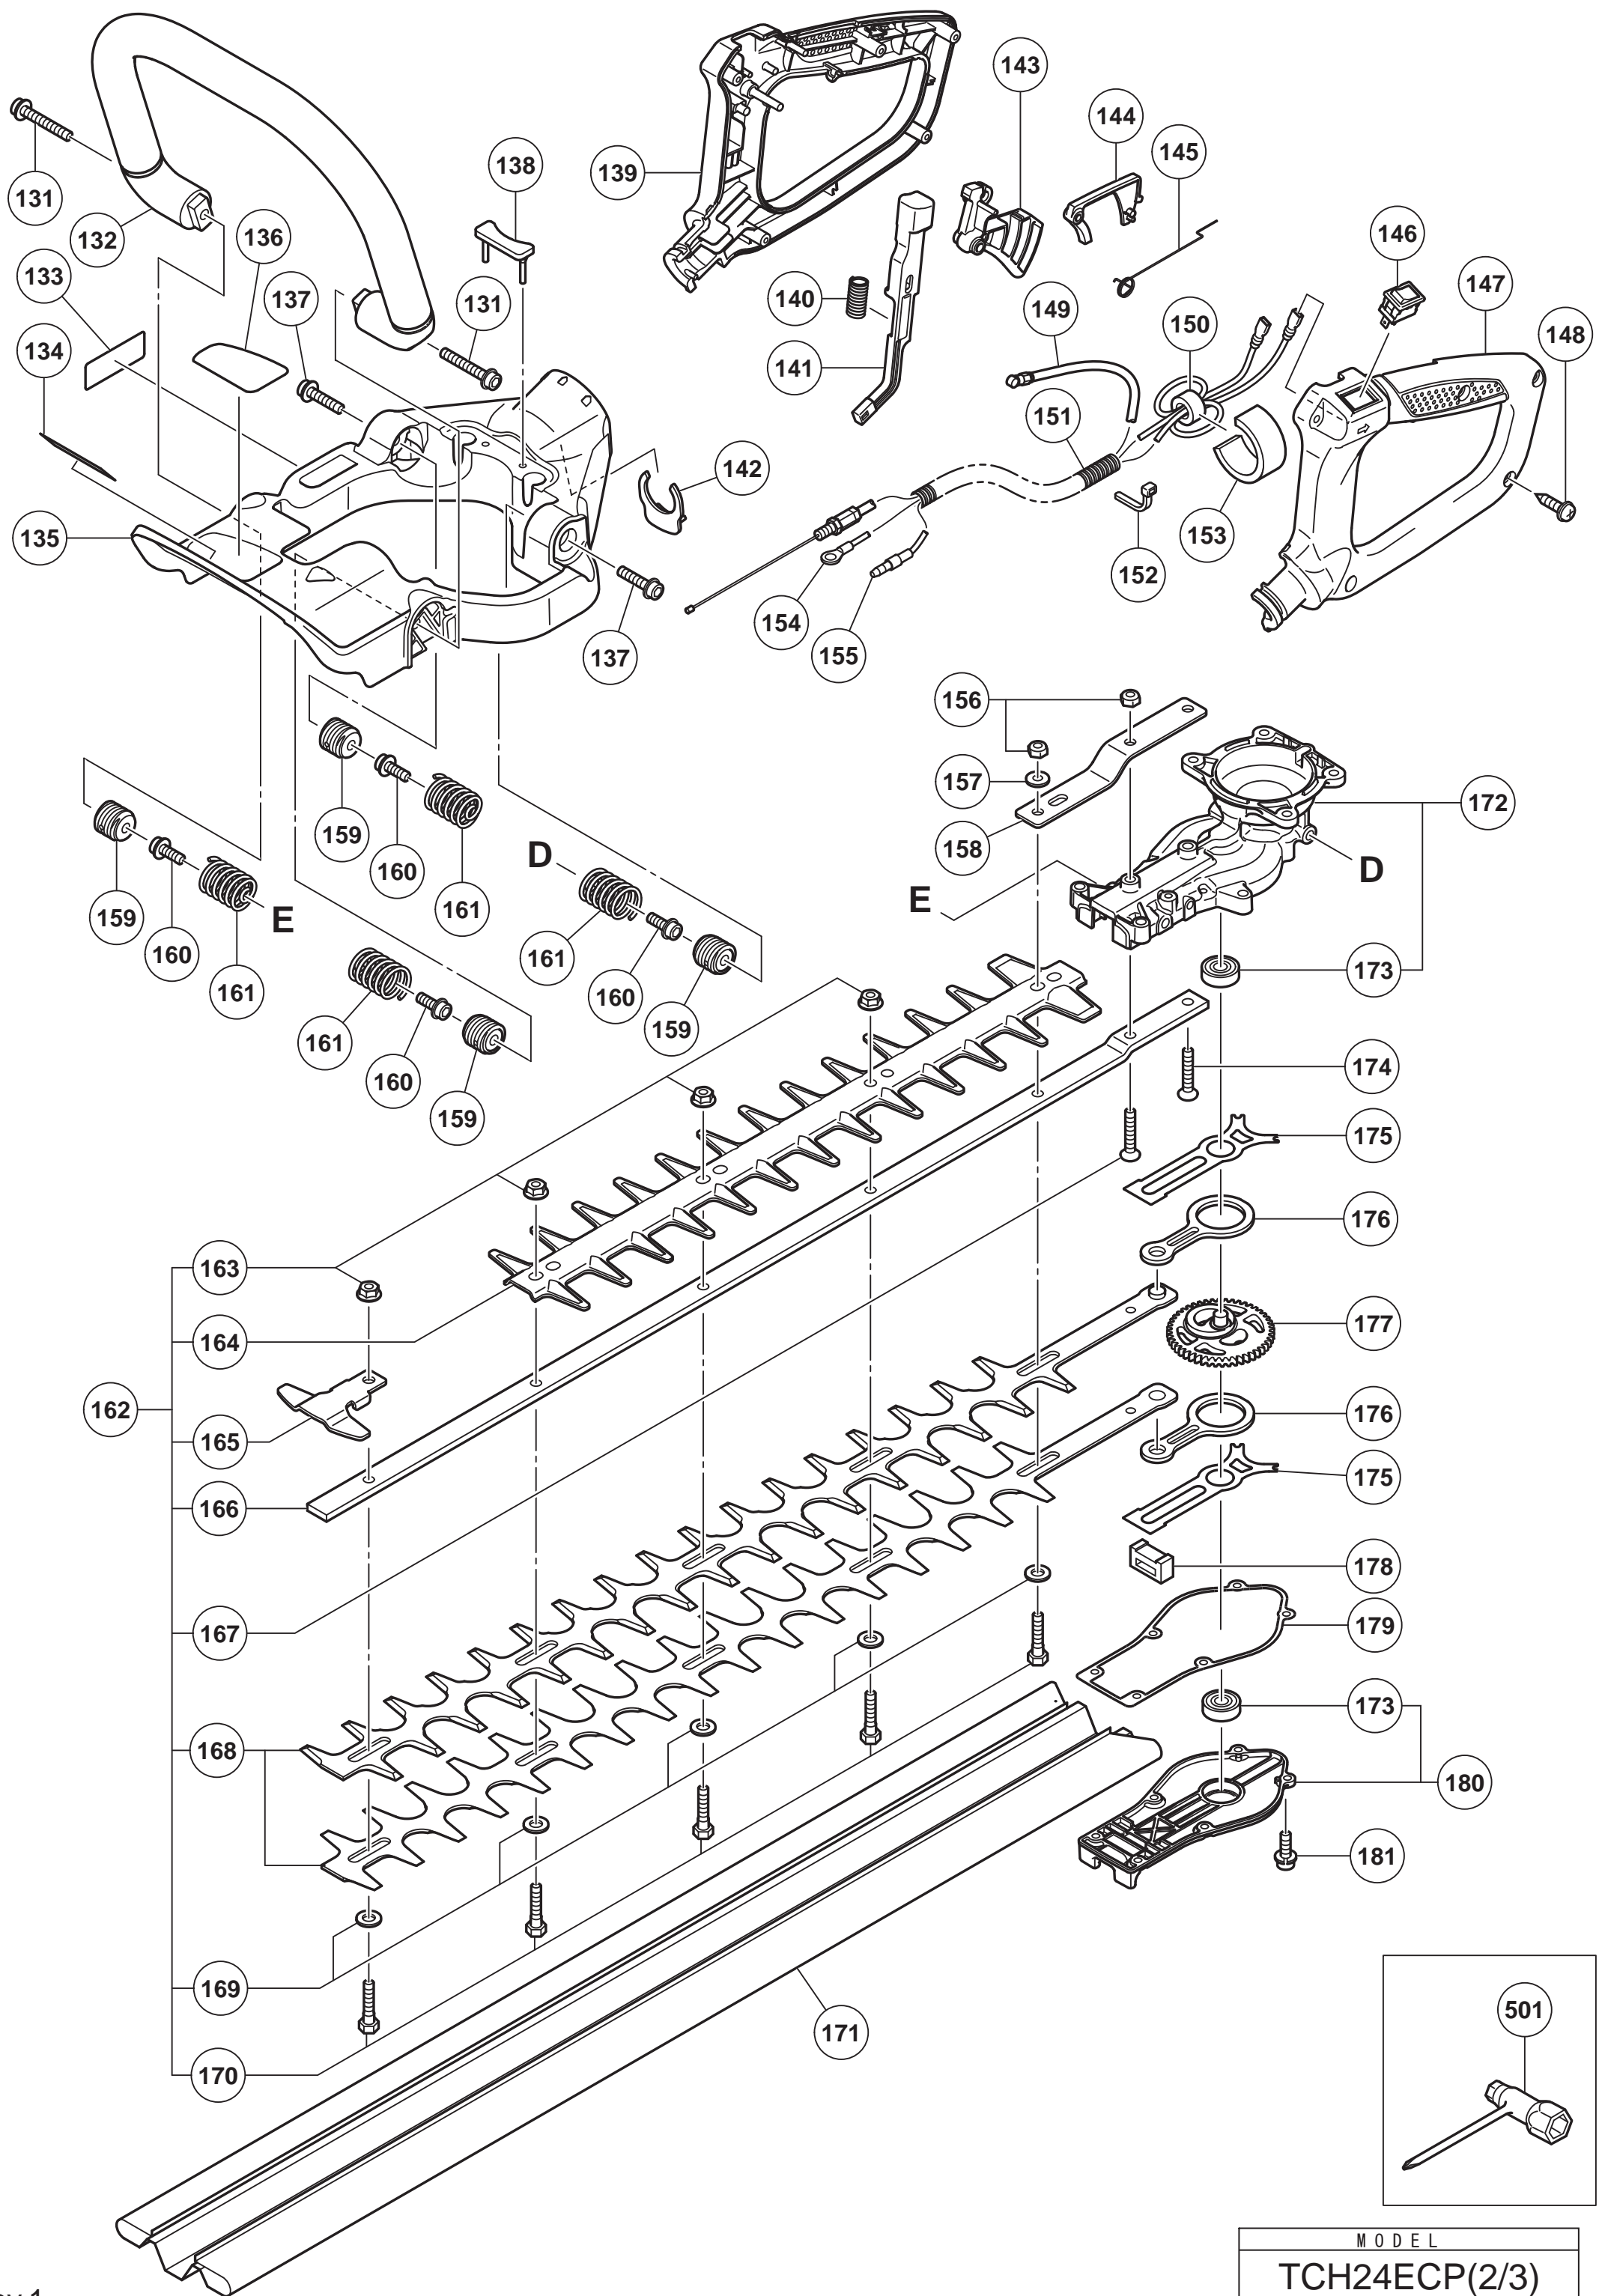

No	Part No	Des	Qty	Details
98	TK-6698402	FUEL TANK CAP ASS'Y	1	INCLUD.99
99	TK-6698732	TANK CAP CHAIN	1	
100	TK-6698615	CUSHION RUBBER	3	
101	TK-6601533	TANK (FT)	1	
102	TK-6600358	FUEL GROMMET	1	
*103	TK-6698716	FUEL PIPE	1	
*103	TK-6698932	FUEL PIPE L180	1	FOR USA.CAN
104	TK-6601399	FUEL PIPE	1	
105	TK-6696949	CLIP	1	
106	TK-6600351	PUMP FILTER	1