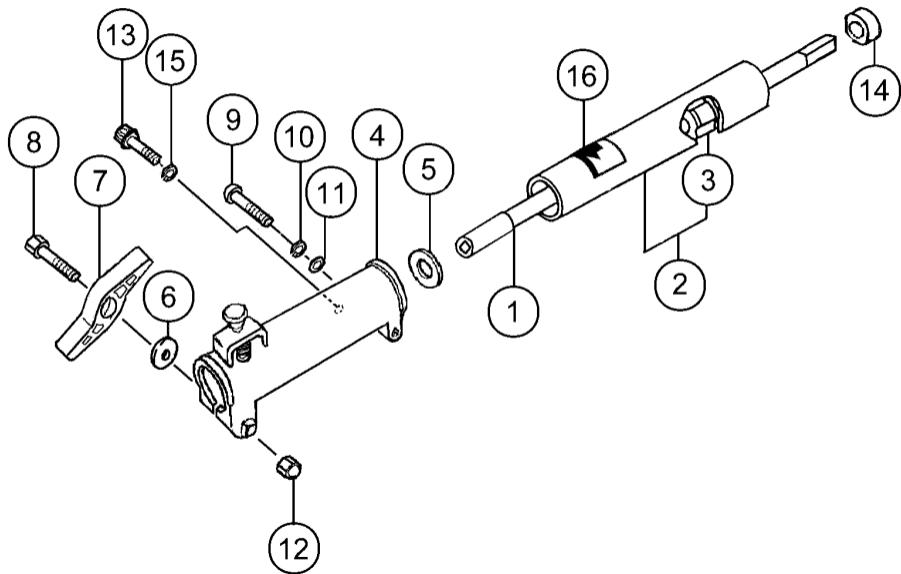

Tanaka

EXT 300SQ

Serial No.

Jan-07

EXT-300SQ

No	Part No	Des	Qty	Details
1	TK-6685987	DRIVE SHAFT A L=935	1	
2	TK-6689301	DRIVE SHAFT COMP. L=900	1	
3	TK-6684831	BUSH ASS'Y	3	
4	TK-6684817	JOINT CASE	1	
5	TK-6689139	SPACER 1.6	1	
6	TK-6684822	SPECIAL WASHER B	1	
7	TK-6684823	HANDLE KNOB	1	
8	TK-6684824	HEX. BOLT 6X50	1	
9	TK-6684825	HEX. SOCKET HD. BOLT (W/BUTTON) M6	1	
10	TK-6684834	SPRING WASHER 5	1	
11	TK-6684827	SMALL WASHER 6 BLACK	1	
12	TK-6684828	CAP NUT 6	1	
13	TK-6684829	HEX. SOCKET HD. BOLT M5X12	1	
14	TK-6684833	BUSHING	1	
15	TK-6684826	S.WASHER 6	1	
16	TK-6684851	LEVEL MARK	1	