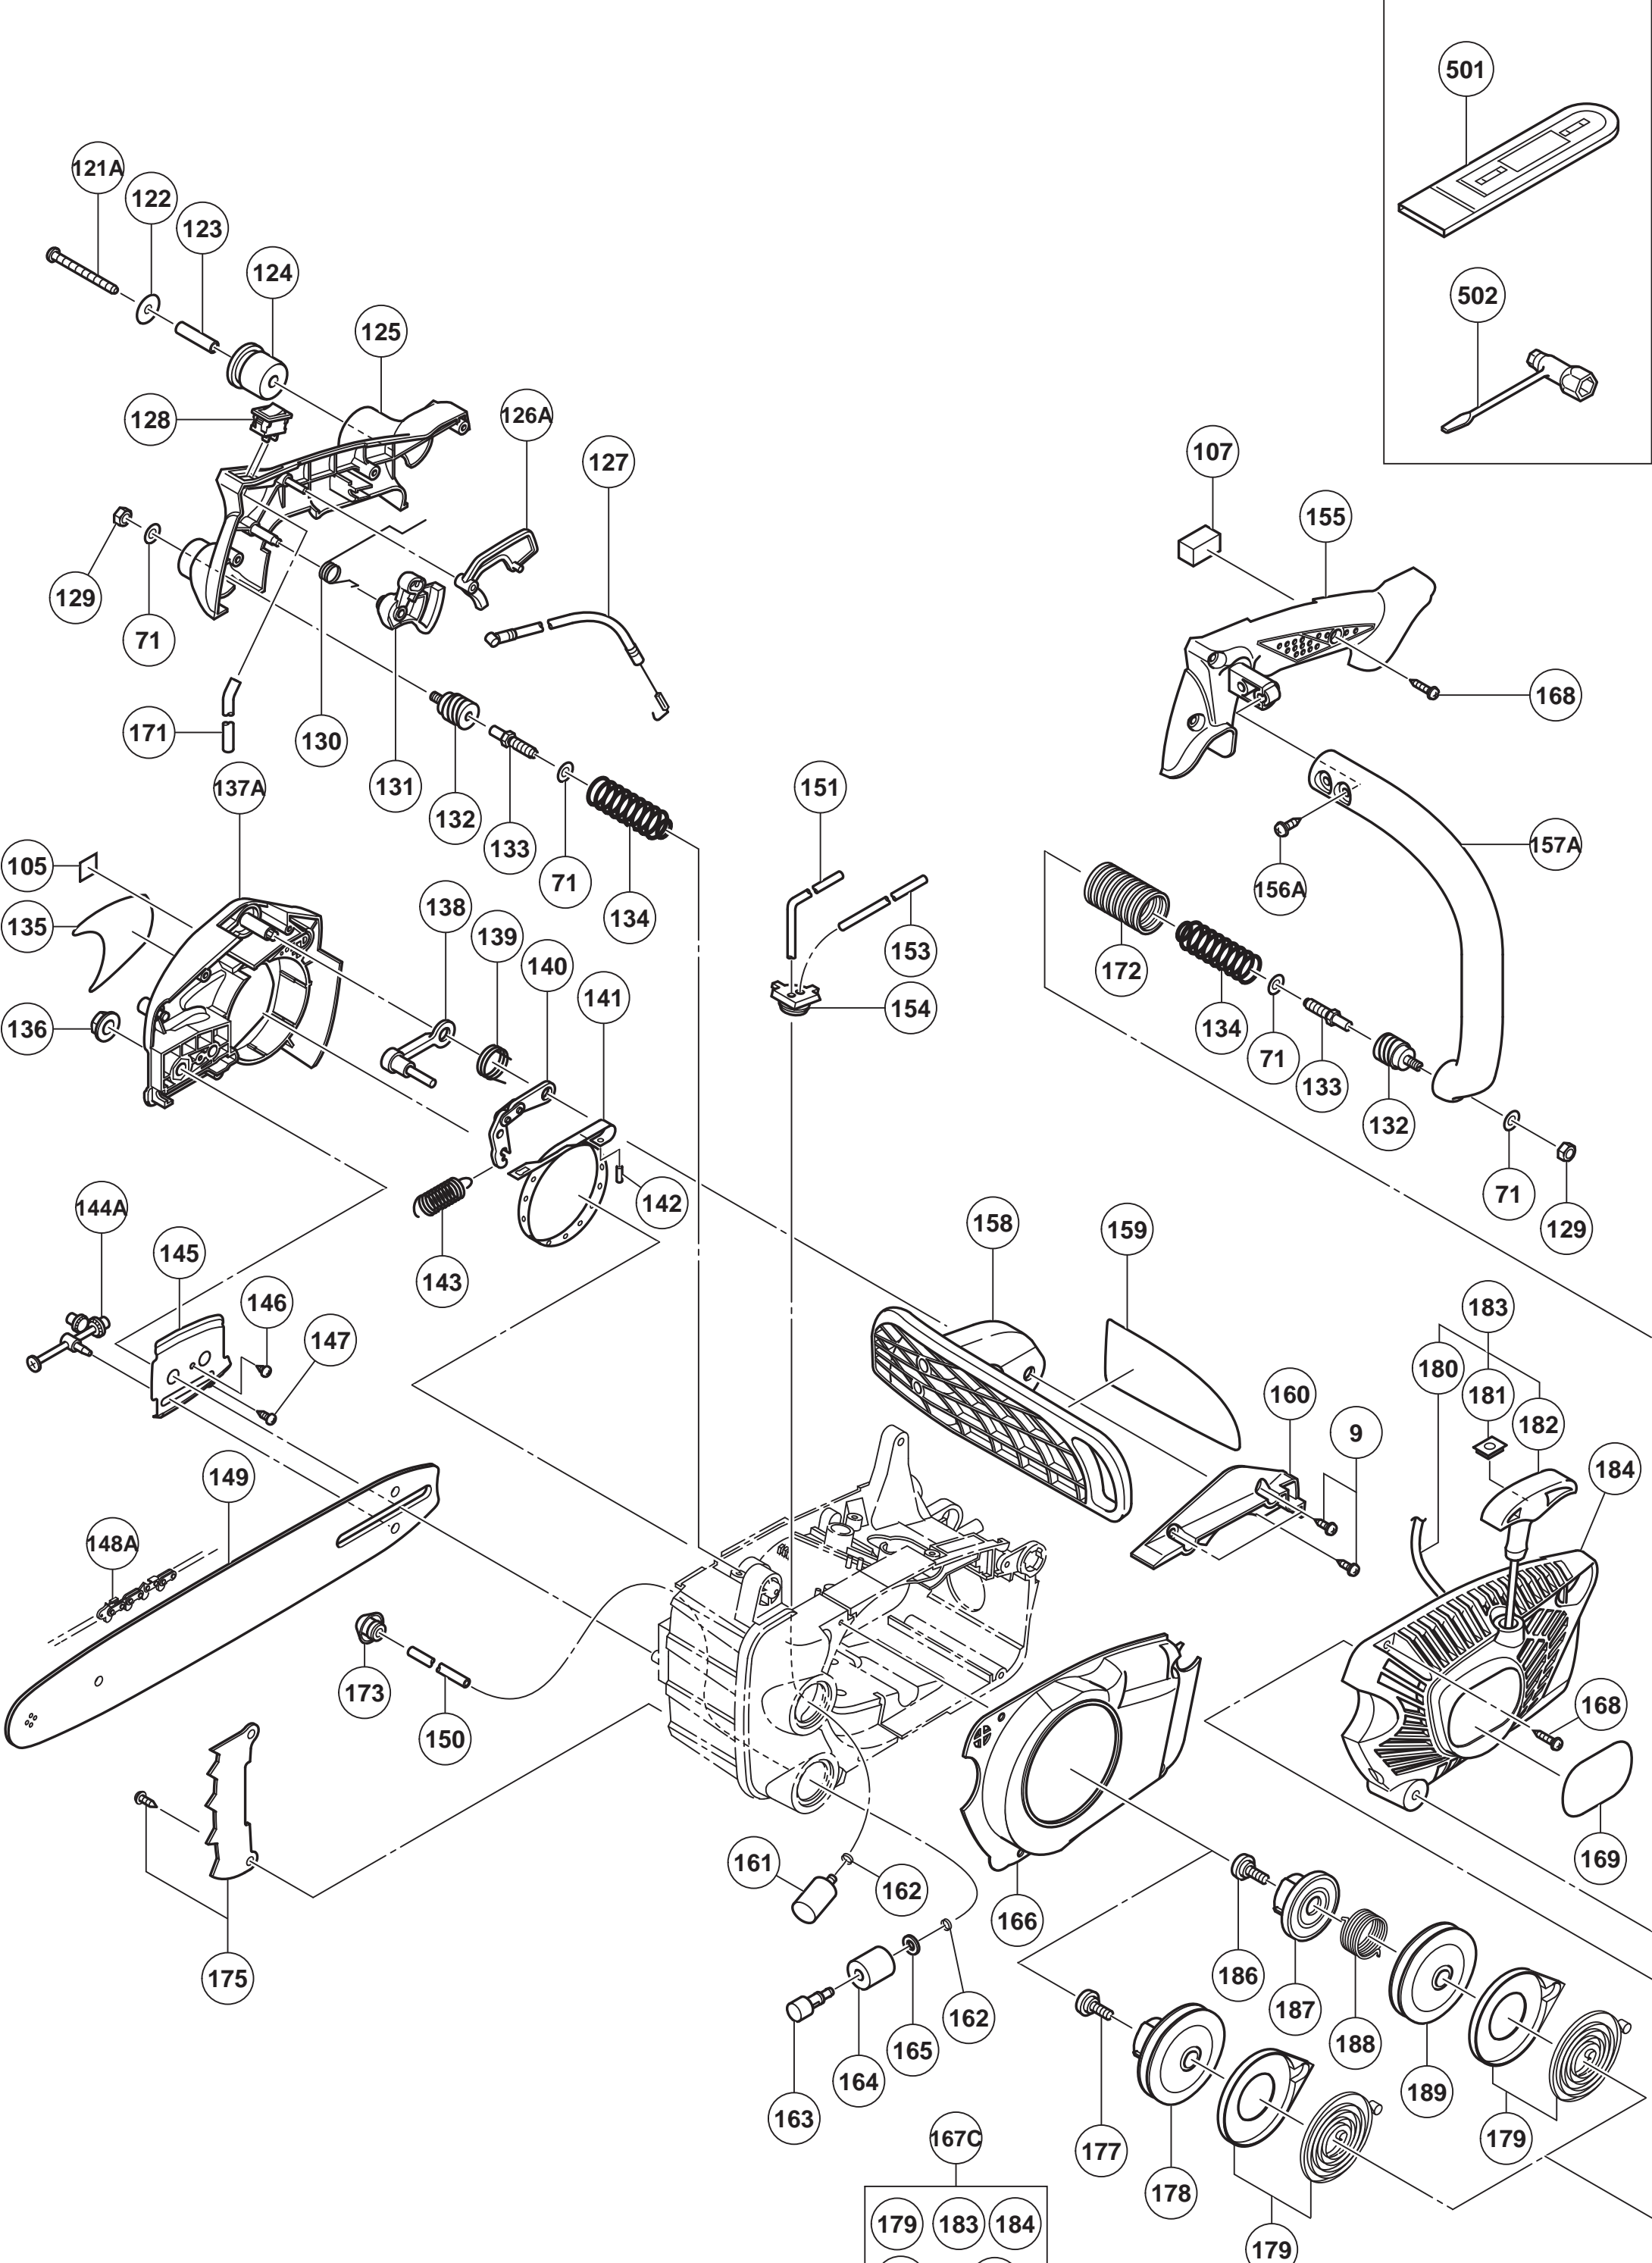

179	183	184
186	~	189

Item	Part Number	Description	Qty	Notes
107	TK-6698860	PROTECTION SHEET	2	
108	TK-6698861	PACKING PLATE	1	
109	TK-6698862	MUFFLER SPECIAL PACKING (S)	1	
110	TK-6684899	WOODRUFF KEY 3X13X4.5	1	
111	TK-6698863	CORD INSULATION TUBE	2	
112	TK-6698358	FUEL TANK CAP ASS'Y (BLACK)	1	INCLUD.91
121A	TK-6699403	TAPPING SCREW (W/FLANGE) D5X40	1	
122	TK-6698858	WASHER 1.0	1	
123	TK-6696800	COLLAR 28.2	1	
124	TK-6696775	DAMPER	1	
125	TK-6696774	REAR HANDLE (B)	1	
126A	TK-6685244	TRIGGER LOCKOUT	1	
127	TK-6696797	THROTTLE WIRE	1	
128	TK-6696940	STOP SWITCH	1	
129	TK-6698449	NUT M6	2	
130	TK-6698691	THROTTLE LEVER SPRING	1	
131	TK-6685242	THROTTLE LEVER	1	
132	TK-6698409	SPRING HOLDER	2	
133	TK-6698859	DAMPER SET BOLT	2	
134	TK-6698428	ANTIVIBRATION SPRING	2	
135	TK-N/a	NAME PLATE	1	
136	TK-6698581	FLANGE NUT M8	1	
137A	TK-6696776	SIDE CASE (VERMILION)	1	
138	TK-6696782	BRAKE SUPPORT PLATE	1	
139	TK-6696783	BRAKE LEVER SPRING	1	
140	TK-6685388	BRAKE LINK	1	
141	TK-6685140	BRAKE BAND	1	
142	TK-6685391	NEEDLE ROLLER D3	1	
143	TK-6685389	BRAKE SPRING	1	
144A	TK-6698986	CHAIN PULLER	1	
145	TK-6696784	GUIDE PLATE (B)	1	
146	TK-696352	TAPPING SCREW D3	1	
147	TK-958715	TAPPING SCREW D4X10	1	
*148A	TK-6697852	SAW CHAIN (3/8X12") 91PX-45XJ	1	
*148A	TK-6697854	SAW CHAIN (3/8X14") 91PX-52XJ	1	
*149	TK-6696993	CHAIN BAR 12 INCH 3/8 SPROCKET PRC	1	
*149	TK-6696994	CHAIN BAR 14 INCH 3/8 SPROCKET PRC	1	
150	TK-6698715	FUEL PIPE	1	
151	TK-6698851	FUEL PIPE (FKM) L240	1	
153	TK-6698852	FUEL PIPE (FKM) L260	1	
154	TK-6696167	FUEL GROMMET	1	
155	TK-6696773	REAR HANDLE (A)	1	
156A	TK-6600026	D5 TAPPING SCREW W/F	2	
157A	TK-6696798	FRONT HANDLE	1	
158	TK-6698866	BRAKE HANDLE	1	
158A	TK-6696798	FRONT HANDLE	1	
159	TK-N/a	CAUTION LABEL (A)	1	
160	TK-6696779	BRAKE LINK COVER	1	
161	TK-6685199	PUMP FILTER BODY	1	
162	TK-6685311	CLIP	2	
163	TK-6685310	OIL FILTER BODY	1	
164	TK-6696804	OIL FILTER	1	
165	TK-6685407	BOLT WASHER D5	1	
166	TK-6696790	AIR DEFLECTOR	1