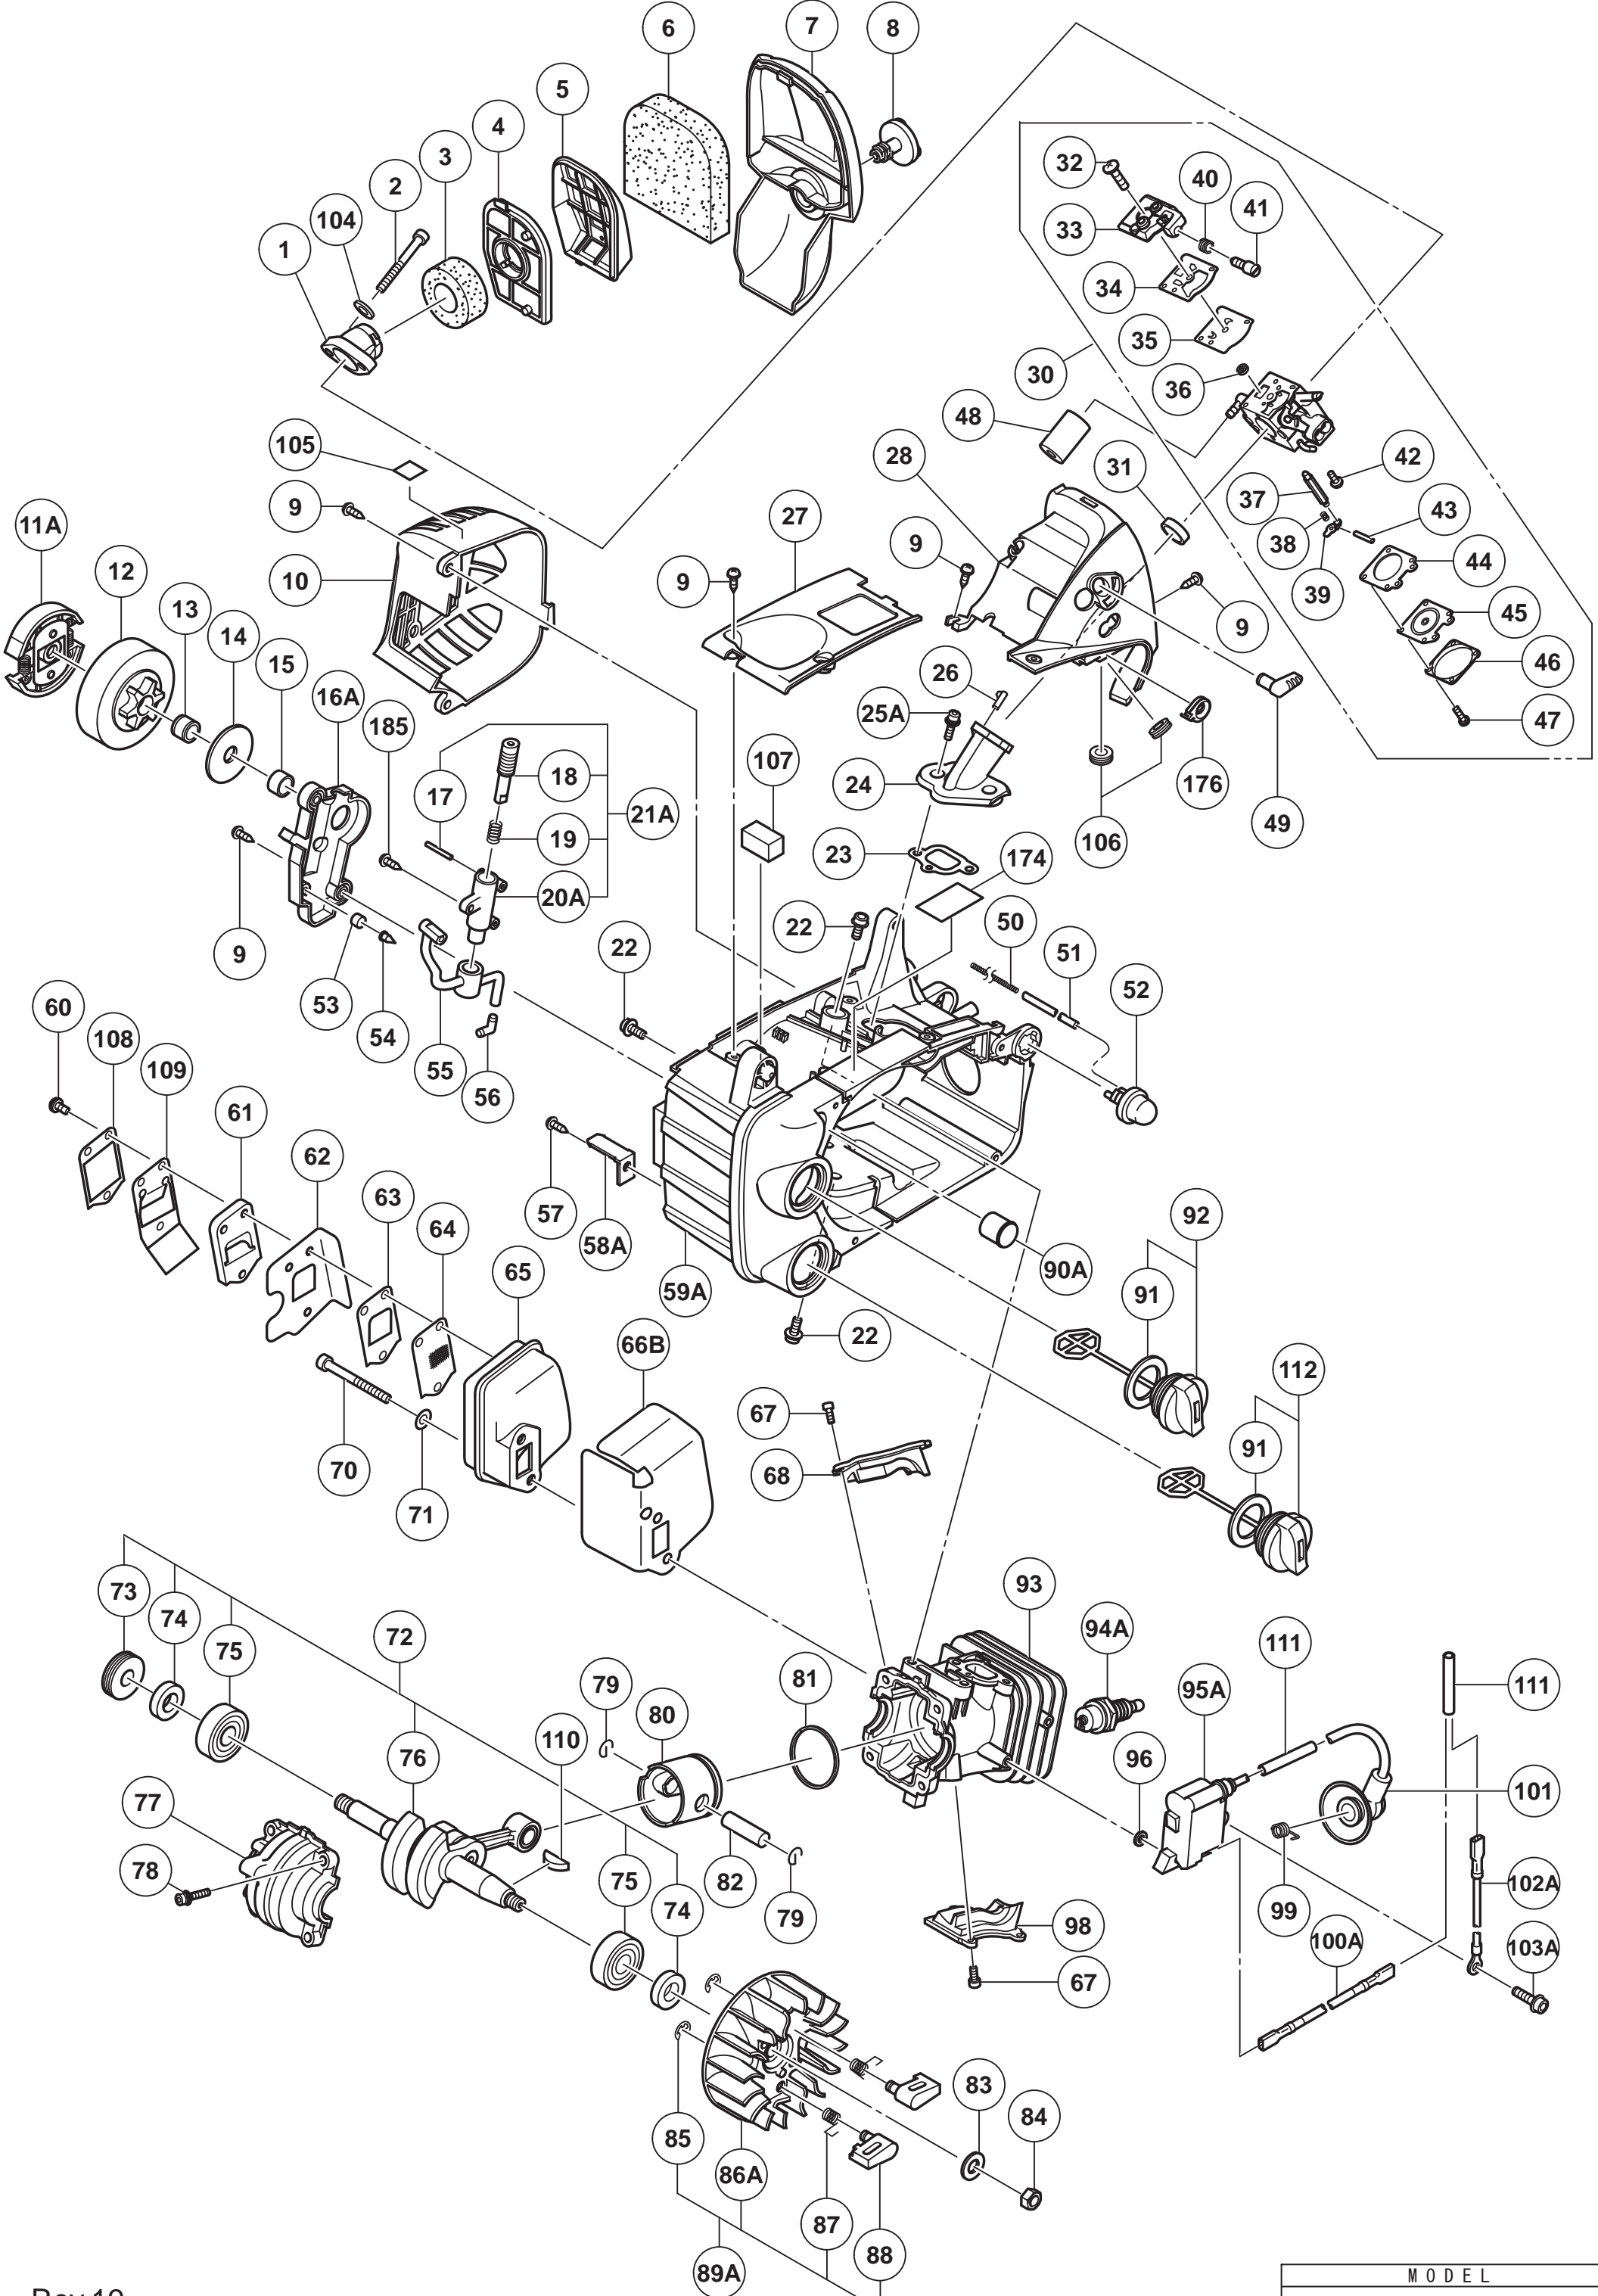

Tanaka

TCS 33EDTP

Serial No. PN0001-

November 2014

Item	Part Number	Description	Qty	Notes
1	TK-6685225	AIR CLEANER BASE	1	
2	TK-949824	HEX. SOCKET HD. BOLT M5X45 (10 PCS.)	2	
3	TK-6696826	CLEANER SPONGE (B)	1	
4	TK-6685230	CLEANER ELEMENT A COMP.	1	
5	TK-6685231	CLEANER ELEMENT B COMP.	1	
6	TK-6696825	CLEANER SPONGE (A)	1	
7	TK-6696785	CLEANER COVER	1	
8	TK-6696786	CLEANER KNOB	1	
9	TK-305812	TAPPING SCREW (W/FLANGE) D4X16 (BLACK)	12	
10	TK-6696821	MUFFLER COVER	1	
11A	TK-6600316	CLUTCH	1	
12	TK-6698856	CLUTCH HOUSING	1	
13	TK-6685361	NEEDLE BEARING (D)	1	
14	TK-6685414	CLUTCH WASHER	1	
15	TK-6685360	CRANK SHAFT COLLAR	1	
16	TK-6696789	OIL PUMP COVER	1	
17	TK-6685356	NEEDLE ROLLER 2.5X19.8	2	
18	TK-6685354	PUMP GEAR	1	
19	TK-6685355	PUMP GEAR SPRING	1	
20A	TK-6699119	PUMP CASE	1	
21A	TK-6699120	PUMP ASS'Y	1	INCLUD.17-20
22	TK-6685136	SEAL LOCK BOLT M5X15	5	
23	TK-6698849	INTAKE PACKING	1	
24	TK-6696794	INTAKE	1	
25A	TK-6698792	HEX. SOCKET BOLT M4	2	
26	TK-6685203	PULSE GUIDE	1	
27	TK-6696812	ENGINE CASE COVER	1	
28	TK-6696792	CLEANER BODY	1	
30	TK-6696795	CARBURETOR ASS'Y	1	INCLUD.32-47
31	TK-6698857	INLET SPACER	1	
32	TK-6685210	SCREW	1	
33	TK-6685211	PUMP BODY	1	
34	TK-6685212	PUMP GASKET	1	
35	TK-6685213	PUMP DIAPHRAGM	1	
36	TK-6684700	INLET SCREEN	1	
37	TK-6685215	NEEDLE VALVE	1	
38	TK-6685216	VALVE SPRING	1	
39	TK-6685217	CONTROL LEVER	1	
40	TK-6685297	IDLE ADJUST SPRING	1	
41	TK-6685298	IDLE ADJUST SCREW	1	
42	TK-6685218	HINGE PIN SET SCREW	1	
43	TK-6685219	HINGE PIN	1	
44	TK-6685220	DIAPHRAGM PACKING-METERING	1	
45	TK-6684690	METERING DIAPHRAGM	1	
46	TK-6685222	DIAPHRAGM COVER-METERING	1	
47	TK-6685223	SET SCREW	4	
48	TK-6696793	IDOL SPONGE	1	
49	TK-6685206	CHOKE LEVER	1	
50	TK-6698699	PROTECTIVE COIL	1	
51	TK-6698850	FUEL PIPE 2.5X4X47	1	