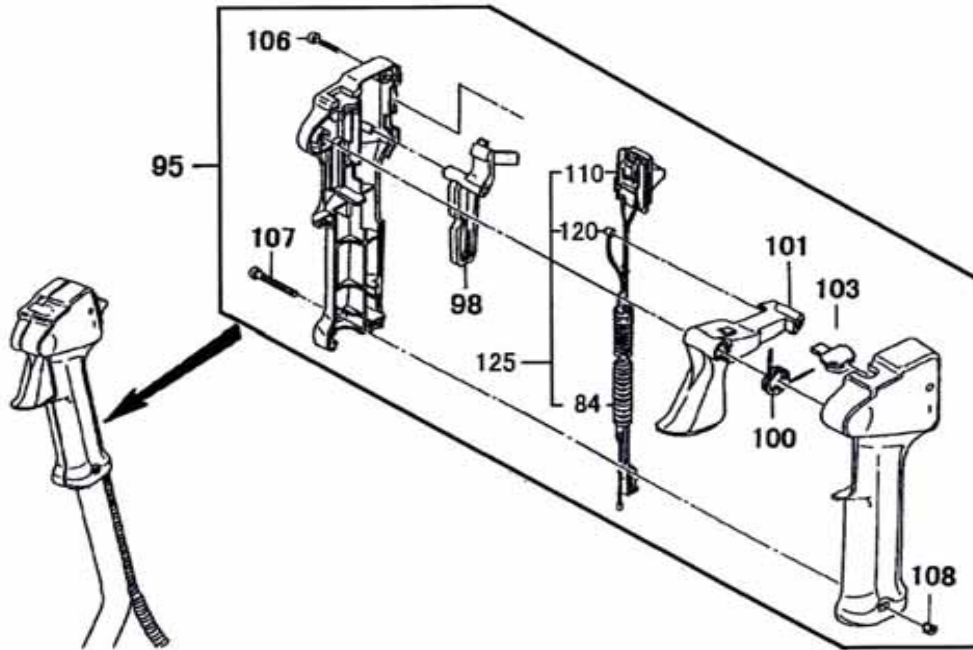

### Parts List

Ref.	Part No.	Description	Q'ty	Serial No.
084	164-07099-00	PROTECTION TUBU 990L	1	
095	870-37180-90	THROTTLE LEVER ASS'Y, 22DIA.	1	
098	253-38400-20	SAFETY LEVER	1	
100	832-38400-20	RETURN SPRING	1	
101	880-38401-20	THROTTLE LEVER	1	
103	322-38400-20	BLIND PLUG	1	
106	993-46040-202	SCREW 4X20, BLACK	2	
107	994-31050-303	SCREW 5X30, BLACK	1	
108	991-01050-043	CONTAL NUT 5	1	
110	156-37180-80	STOP BOTTOM COMP.	1	
120	887-37180-80	THROTTLE WIRE	1	
125	885-37180-80	THROTTLE WIRE COMP.	1	

### Parts List

Ref.	Part No.	Description	Q'ty	Serial No.
001	300-37861-90	GEAR CASE ASS'Y, 30 DIA.	1	- W193150
001	300-37861-91	GEAR CASE ASS'Y, 30 DIA	1	W193151 -
002	994-61050-254	HEX. HOLE BOLT 5X25/S	2	
004	993-51028-002	STOP RING C-28, INNER	1	
005	993-50012-002	STOP RING C-12, OUTER	1	
006	999-61600-102	BALL BEARING #6001Z, 28MM/OD	1	
007	999-61600-115	BALL BEARING 6001 C3	1	
009	300-33392-21	GEARCASE, SILVER	1	
010	992-10050-062	S.WASHER 5	1	A184501 -
011	994-61050-124	HEX. HOLE BOLT 5X12S	1	- A184500
011	990-51050-123	HEX. HOLE BOLT 5X12	1	A184501 -
012	994-23080-100	PLUS HEAD BOLT 8X10	1	
013	999-61600-000	BALL BEARING #6000, 26MM/OD	1	
015	304-37850-20	GEAR SHAFT 6X11X14	1	- W193150
015	304-37850-21	GEAR SHAFT 6X11X14	1	W193151 -
016	999-61620-303	BALL BEARING #6203D, 40MM/OD	1	
017	993-51040-002	STOP RING C-40, INNER	1	
018	310-37100-22	CUTTER HOLDER	1	
019	311-37861-20	CUTTER HOLDER CAP,6X11X14	1	
020	307-37100-81	PROTECTION COVER A COMP.	1	
021	994-16050-162	SCREW 5X16/WS	3	
022	313-38100-20	CUTTER FIXING NUT,L/H	1	
023	324-37110-20	GEAR CASE WASHER	2	
026	994-81060-254	HEX. HOLE BUTTON SCREW 6X25S	2	
028	442-37121-20	COVER BRACKET, 30 DIA.	1	
029	441-37130-20	SAFETY COVER, CE	1	
030	445-37380-20	SAFETY COVER HOLDER	1	
031	447-37380-20	COVER GUARD	1	
032	797-37380-21	KNIFE	1	
034	994-14050-121	SCREW 5X12/S	1	
035	301-37100-00	GEAR-PINION SET, SPARE	1	
036	991-01050-011	HEX. NUT 5	1	
045	327-37180-90	SPLIT PIN SET(10 PCS/PACK)	1	- W193150