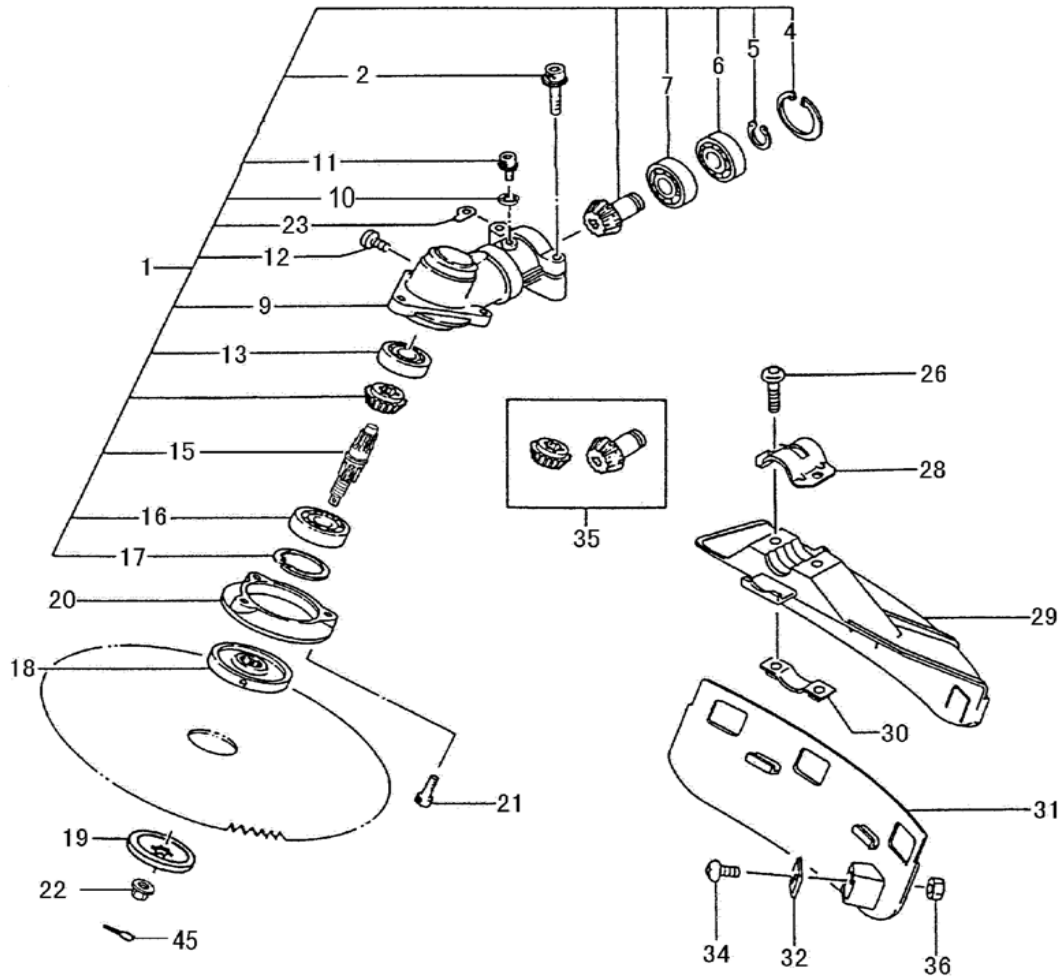

### Parts List

Ref.	Part No.	Description	Q'ty	Serial No.
084	164-07099-00	PROTECTION TUBU 990L	1	
095	870-37180-90	THROTTLE LEVER ASS'Y, 22DIA.	1	
098	253-38400-20	SAFETY LEVER	1	
100	832-38400-20	RETURN SPRING	1	
101	880-38401-20	THROTTLE LEVER	1	
103	322-38400-20	BLIND PLUG	1	
106	993-46040-202	SCREW 4X20, BLACK	2	
107	994-31050-303	SCREW 5X30, BLACK	1	
108	991-01050-043	CONTAL NUT 5	1	
110	156-37180-80	STOP BOTTOM COMP.	1	
120	887-37180-80	THROTTLE WIRE	1	
125	885-37180-80	THROTTLE WIRE COMP.	1	

### Parts List

Ref.	Part No.	Description	Q'ty	Serial No.
001	300-37861-90	GEAR CASE ASS'Y, 30 DIA.	1	- W193150
001	300-37861-91	GEAR CASE ASS'Y, 30 DIA	1	W193151 -
002	994-61050-254	HEX. HOLE BOLT 5X25/S	2	
004	993-51028-002	STOP RING C-28, INNER	1	
005	993-50012-002	STOP RING C-12, OUTER	1	
006	999-61600-102	BALL BEARING #6001Z, 28MM/OD	1	
007	999-61600-115	BALL BEARING 6001 C3	1	
009	300-33392-21	GEARCASE, SILVER	1	
010	992-10050-062	S.WASHER 5	1	A184501 -
011	994-61050-124	HEX. HOLE BOLT 5X12S	1	- A184500
011	990-51050-123	HEX. HOLE BOLT 5X12	1	A184501 -
012	994-23080-100	PLUS HEAD BOLT 8X10	1	
013	999-61600-000	BALL BEARING #6000, 26MM/OD	1	
015	304-37850-20	GEAR SHAFT 6X11X14	1	- W193150
015	304-37850-21	GEAR SHAFT 6X11X14	1	W193151 -
016	999-61620-303	BALL BEARING #6203D, 40MM/OD	1	
017	993-51040-002	STOP RING C-40, INNER	1	
018	310-37100-22	CUTTER HOLDER	1	
019	311-37861-20	CUTTER HOLDER CAP,6X11X14	1	
020	307-37100-81	PROTECTION COVER A COMP.	1	
021	994-16050-162	SCREW 5X16/WS	3	
022	313-38100-20	CUTTER FIXING NUT,L/H	1	
023	324-37110-20	GEAR CASE WASHER	2	
026	994-81060-254	HEX. HOLE BUTTON SCREW 6X25S	2	
028	442-37121-20	COVER BRACKET, 30 DIA.	1	
029	441-37130-20	SAFETY COVER, CE	1	
030	445-37380-20	SAFETY COVER HOLDER	1	
031	447-37380-20	COVER GUARD	1	
032	797-37380-21	KNIFE	1	
034	994-14050-121	SCREW 5X12/S	1	
035	301-37100-00	GEAR-PINION SET, SPARE	1	
036	991-01050-011	HEX. NUT 5	1	
045	327-37180-90	SPLIT PIN SET(10 PCS/PACK)	1	- W193150