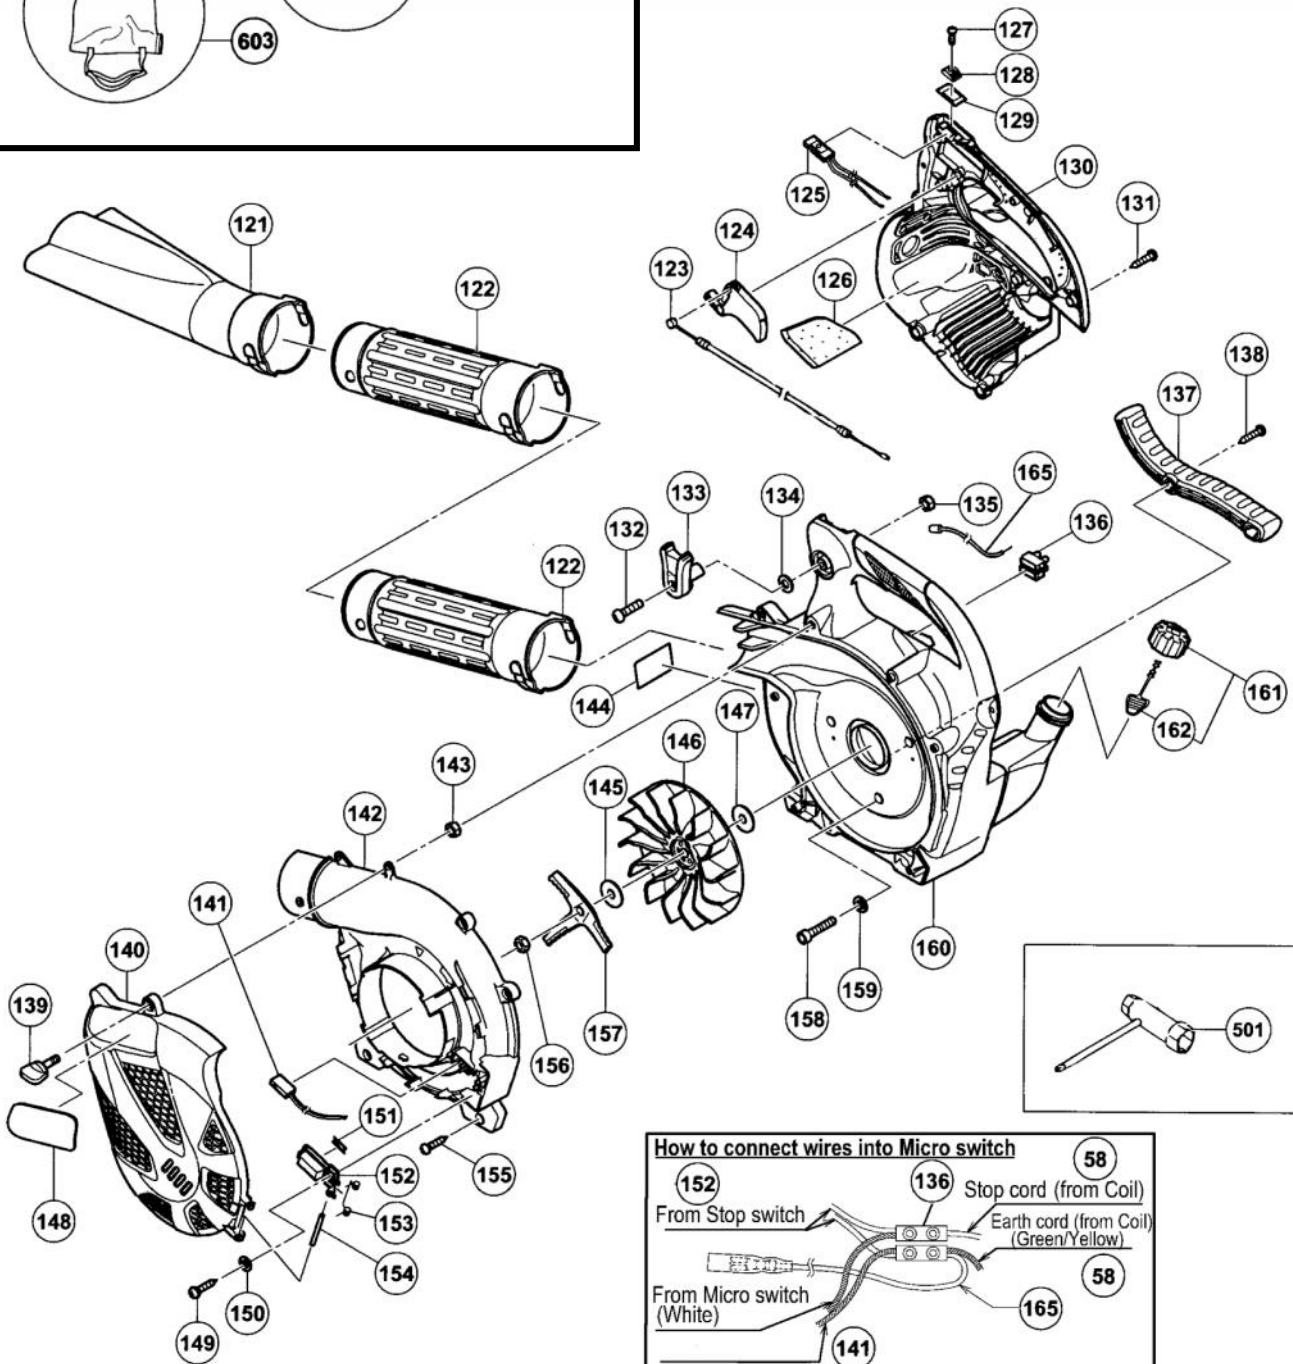

S48-03 RECOIL STARTER

REF. NUMBER	SERVICE CODE No.		DESCRIPTION	Q'TY	REMARKS /SERIAL NO.
001	TK-6684856	TK-423.06591.20	AIR CLEANER BODY	1	
002	TK-6684857	TK-493.06590.20	CHOKE VALVE	1	
003	TK-6684858	TK-470.0602K.20	COLLAR	2	
004	TK-6684859	TK-453.0602K.20	SPACER	1	
005	TK-6684860	TK-476.0634C.20	BLOW OVER CHECK BOARD	1	
006	TK-6684861	TK-446.0634C.20	CLEANER SPONGE	2	
007	TK-6684862	TK-424.06590.20	CLEANER CAP	1	
008	TK-6684863	TK-410.06590.91	AIR CLEANER ASS'Y	1	
009	TK-6684864	TK-992.00050.011	SMALL WASHER 5	2	
010	TK-6684662	TK-992.10050.012	S.WASHER 5	2	
011	TK-6684660	TK-990.11050.602	SCREW M5X60	2	
012	TK-6699370	#N/A	INTAKE PACKING	2	
013	TK-6684866	TK-132.07550.20	PARTITION PLATE	1	
014	TK-6684867	TK-404.07550.90	INSULATOR ASS'Y	1	
015	TK-6684617	TK-994.64050.255	HEX. HOLE BOLT 5X25/WS	2	
016	TK-6684868	TK-402.07550.20	CARBURETOR GASKET	1	
017	TK-6684869	TK-455.07550.90	CARBURETOR SET WYJ470	1	For Europe
018	TK-6684870	TK-514.25100.20	THROTTLE SET SCREW	2	For Europe
019	TK-6684871	TK-614.25137.20	CABLE ADJUSTER	1	
020	TK-6684872	TK-991.01060.013	LOCK NUT M6	1	
021	TK-6684873	TK-544.25164.20	CABLE ADJUSTER STAY	1	For Europe
022	TK-6684697	TK-539.25120.20	SWIVEL	1	
023	TK-6684874	TK-549.25165.20	THRUST WASHER	1	For Europe
024	TK-6684696	TK-489.25100.20	STOP RING	1	
025	TK-6684875	TK-431.0634C.20	CLEANER PACKING	1	For Europe
026	TK-6684695	TK-550.25100.20	O-RING	1	
027	TK-6684876	TK-599.2001W.37	MAIN JET #37	1	For Europe
028	TK-6684692	TK-577.25292.20	PUMP GASKET	1	
029	TK-6684691	TK-475.25153.20	DIAPHRAGM GASKET	1	
030	TK-6684687	TK-442.25151.80	PRIMING PUMP COMP.	1	
031	TK-6684689	TK-447.25108.20	PRIMING BODY	1	
032	TK-6684688	TK-476.25151.20	DIAPHRAGM COVER	1	
033	TK-6684693	TK-576.25100.20	PUMP DIAPHRAGM	1	
034	TK-6684700	TK-578.25007.20	INLET SCREEN	1	
035	TK-6684879	TK-575.25153.80	PUMP BODY COMP.	1	
036	TK-6684690	TK-474.25601.20	METERING DIAPHRAGM	1	
037	TK-6684699	TK-548.25151.20	SET SCREW	4	
038	TK-6684618	TK-223.0097A.90	SHIELD TUBE 3X5X180	1	
039	TK-6684880	TK-700.03005.08	FUEL PIPE 3X5X85	1	
040	TK-6697846	TK-534.32710.21	RETURN GROMMET	1	
041	TK-6684619	TK-680.00731.20	CLIP,6.3 DIA.	1	
042	TK-6684620	TK-675.07046.80	PUMP FILTER BODY COMP.	1	
043	TK-6684881	TK-455.07553.90	CARBURETOR SET WYL260	1	For Australia
044	TK-6691337	TK-560.07120.21	SWIVEL CAP	1	For Australia
045	TK-6684883	TK-488.25145.80	THROTTLE VALVE	1	For Australia
046	TK-6684698	TK-548.25140.20	THROTTLE SET SCREW	2	For Australia
047	TK-6684884	TK-878.07550.20	WIRE SET PLATE	1	For Australia
048	TK-6684885	TK-431.07550.20	CLEANER GASKET	1	For Australia
049	TK-6684638	TK-990.51060.553	HEX. HOLE BOLT M6X55	2	
050	TK-6684639	TK-992.01060.011	BOLT WASHER 6	2	
051	TK-6684886	TK-706.07550.80	MUFFLER COMP.	1	For Europe
051	TK-6684887	TK-706.07552.80	MUFFLER COMP.	1	For Australia
052	TK-6684888	TK-133.07550.20	INSULATOR	1	
053	TK-6684651	TK-994.36040.081	SCREW M4X8/WS	2	
054	TK-6684889	TK-732.07550.20	SPARK ARRESTER	1	