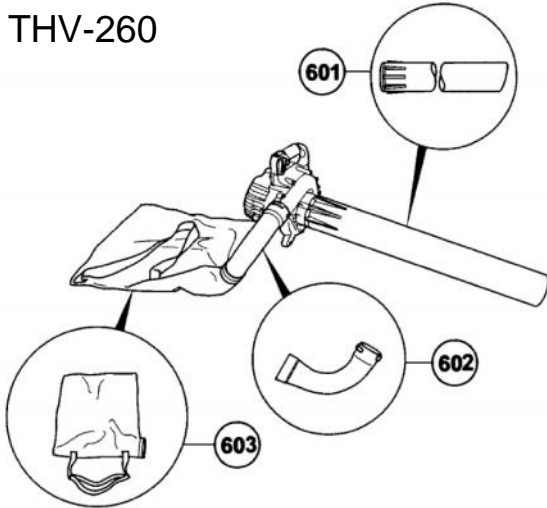

S48-03 RECOIL STARTER

REF. NUMBER	SERVICE CODE No.		DESCRIPTION	Q'TY	REMARKS /SERIAL NO.
001	TK-6684856	TK-423.06591.20	AIR CLEANER BODY	1	
002	TK-6684857	TK-493.06590.20	CHOKE VALVE	1	
003	TK-6684858	TK-470.0602K.20	COLLAR	2	
004	TK-6684859	TK-453.0602K.20	SPACER	1	
005	TK-6684860	TK-476.0634C.20	BLOW OVER CHECK BOARD	1	
006	TK-6684861	TK-446.0634C.20	CLEANER SPONGE	2	
007	TK-6684862	TK-424.06590.20	CLEANER CAP	1	
008	TK-6684863	TK-410.06590.91	AIR CLEANER ASS'Y	1	
009	TK-6684864	TK-992.00050.011	SMALL WASHER 5	2	
010	TK-6684662	TK-992.10050.012	S.WASHER 5	2	
011	TK-6684660	TK-990.11050.602	SCREW M5X60	2	
012	TK-6699370	#N/A	INTAKE PACKING	2	
013	TK-6684866	TK-132.07550.20	PARTITION PLATE	1	
014	TK-6684867	TK-404.07550.90	INSULATOR ASS'Y	1	
015	TK-6684617	TK-994.64050.255	HEX. HOLE BOLT 5X25/WS	2	
016	TK-6684868	TK-402.07550.20	CARBURETOR GASKET	1	
017	TK-6684869	TK-455.07550.90	CARBURETOR SET WYJ470	1	For Europe
018	TK-6684870	TK-514.25100.20	THROTTLE SET SCREW	2	For Europe
019	TK-6684871	TK-614.25137.20	CABLE ADJUSTER	1	
020	TK-6684872	TK-991.01060.013	LOCK NUT M6	1	
021	TK-6684873	TK-544.25164.20	CABLE ADJUSTER STAY	1	For Europe
022	TK-6684697	TK-539.25120.20	SWIVEL	1	
023	TK-6684874	TK-549.25165.20	THRUST WASHER	1	For Europe
024	TK-6684696	TK-489.25100.20	STOP RING	1	
025	TK-6684875	TK-431.0634C.20	CLEANER PACKING	1	For Europe
026	TK-6684695	TK-550.25100.20	O-RING	1	
027	TK-6684876	TK-599.2001W.37	MAIN JET #37	1	For Europe
028	TK-6684692	TK-577.25292.20	PUMP GASKET	1	
029	TK-6684691	TK-475.25153.20	DIAPHRAGM GASKET	1	
030	TK-6684687	TK-442.25151.80	PRIMING PUMP COMP.	1	
031	TK-6684689	TK-447.25108.20	PRIMING BODY	1	
032	TK-6684688	TK-476.25151.20	DIAPHRAGM COVER	1	
033	TK-6684693	TK-576.25100.20	PUMP DIAPHRAGM	1	
034	TK-6684700	TK-578.25007.20	INLET SCREEN	1	
035	TK-6684879	TK-575.25153.80	PUMP BODY COMP.	1	
036	TK-6684690	TK-474.25601.20	METERING DIAPHRAGM	1	
037	TK-6684699	TK-548.25151.20	SET SCREW	4	
038	TK-6684618	TK-223.0097A.90	SHIELD TUBE 3X5X180	1	
039	TK-6684880	TK-700.03005.08	FUEL PIPE 3X5X85	1	
040	TK-6697846	TK-534.32710.21	RETURN GROMMET	1	
041	TK-6684619	TK-680.00731.20	CLIP,6.3 DIA.	1	
042	TK-6684620	TK-675.07046.80	PUMP FILTER BODY COMP.	1	
043	TK-6684881	TK-455.07553.90	CARBURETOR SET WYL260	1	For Australia
044	TK-6691337	TK-560.07120.21	SWIVEL CAP	1	For Australia
045	TK-6684883	TK-488.25145.80	THROTTLE VALVE	1	For Australia
046	TK-6684698	TK-548.25140.20	THROTTLE SET SCREW	2	For Australia
047	TK-6684884	TK-878.07550.20	WIRE SET PLATE	1	For Australia
048	TK-6684885	TK-431.07550.20	CLEANER GASKET	1	For Australia
049	TK-6684638	TK-990.51060.553	HEX. HOLE BOLT M6X55	2	
050	TK-6684639	TK-992.01060.011	BOLT WASHER 6	2	
051	TK-6684886	TK-706.07550.80	MUFFLER COMP.	1	For Europe
051	TK-6684887	TK-706.07552.80	MUFFLER COMP.	1	For Australia
052	TK-6684888	TK-133.07550.20	INSULATOR	1	
053	TK-6684651	TK-994.36040.081	SCREW M4X8/WS	2	
054	TK-6684889	TK-732.07550.20	SPARK ARRESTER	1	