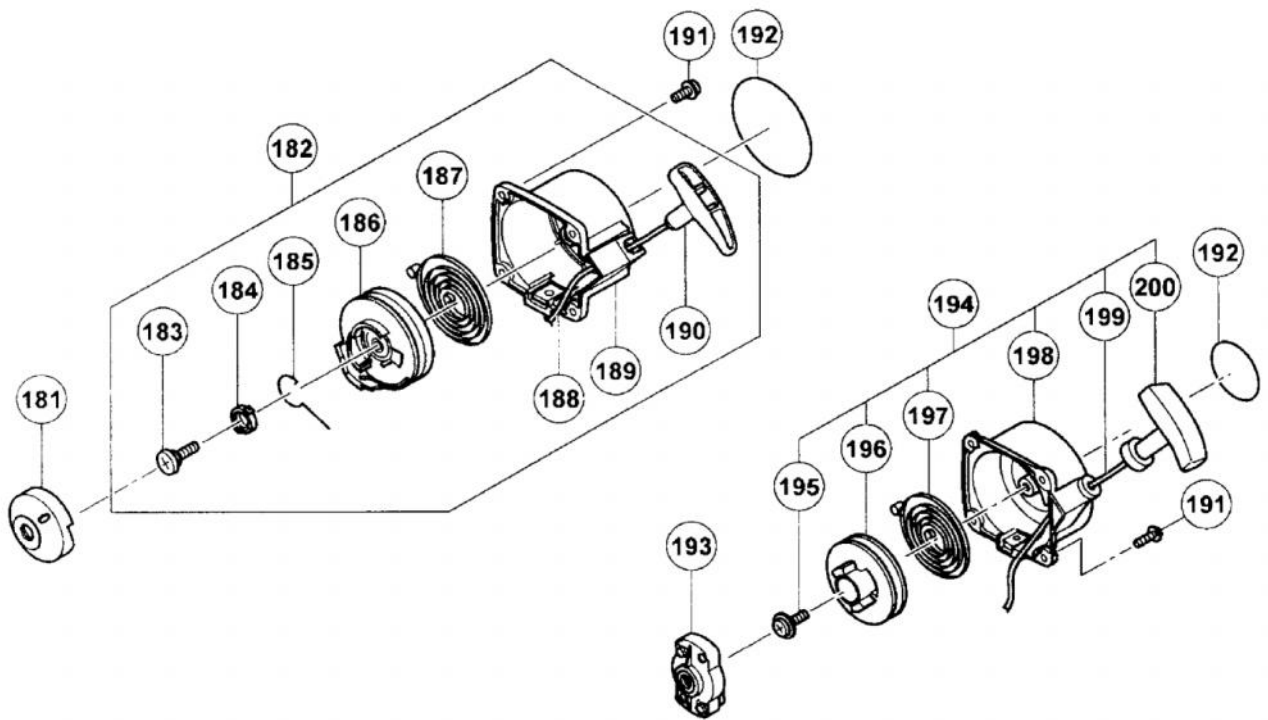

S48-03 RECOIL STARTER

REF. NUMBER	SERVICE CODE No.		DESCRIPTION	Q'TY	REMARKS /SERIAL NO.
001	TK-6684856	TK-423.06591.20	AIR CLEANER BODY	1	
002	TK-6684857	TK-493.06590.20	CHOKE VALVE	1	
003	TK-6684858	TK-470.0602K.20	COLLAR	2	
004	TK-6684859	TK-453.0602K.20	SPACER	1	
005	TK-6684860	TK-476.0634C.20	BLOW OVER CHECK BOARD	1	
006	TK-6684861	TK-446.0634C.20	CLEANER SPONGE	2	
007	TK-6684862	TK-424.06590.20	CLEANER CAP	1	
008	TK-6684863	TK-410.06590.91	AIR CLEANER ASS'Y	1	
009	TK-6684864	TK-992.00050.011	SMALL WASHER 5	2	
010	TK-6684662	TK-992.10050.012	S.WASHER 5	2	
011	TK-6684660	TK-990.11050.602	SCREW M5X60	2	
012	TK-6699370	#N/A	INTAKE PACKING	2	
013	TK-6684866	TK-132.07550.20	PARTITION PLATE	1	
014	TK-6684867	TK-404.07550.90	INSULATOR ASS'Y	1	
015	TK-6684617	TK-994.64050.255	HEX. HOLE BOLT 5X25/WS	2	
016	TK-6684868	TK-402.07550.20	CARBURETOR GASKET	1	
017	TK-6684869	TK-455.07550.90	CARBURETOR SET WYJ470	1	For Europe
018	TK-6684870	TK-514.25100.20	THROTTLE SET SCREW	2	For Europe
019	TK-6684871	TK-614.25137.20	CABLE ADJUSTER	1	
020	TK-6684872	TK-991.01060.013	LOCK NUT M6	1	
021	TK-6684873	TK-544.25164.20	CABLE ADJUSTER STAY	1	For Europe
022	TK-6684697	TK-539.25120.20	SWIVEL	1	
023	TK-6684874	TK-549.25165.20	THRUST WASHER	1	For Europe
024	TK-6684696	TK-489.25100.20	STOP RING	1	
025	TK-6684875	TK-431.0634C.20	CLEANER PACKING	1	For Europe
026	TK-6684695	TK-550.25100.20	O-RING	1	
027	TK-6684876	TK-599.2001W.37	MAIN JET #37	1	For Europe
028	TK-6684692	TK-577.25292.20	PUMP GASKET	1	
029	TK-6684691	TK-475.25153.20	DIAPHRAGM GASKET	1	
030	TK-6684687	TK-442.25151.80	PRIMING PUMP COMP.	1	
031	TK-6684689	TK-447.25108.20	PRIMING BODY	1	
032	TK-6684688	TK-476.25151.20	DIAPHRAGM COVER	1	
033	TK-6684693	TK-576.25100.20	PUMP DIAPHRAGM	1	
034	TK-6684700	TK-578.25007.20	INLET SCREEN	1	
035	TK-6684879	TK-575.25153.80	PUMP BODY COMP.	1	
036	TK-6684690	TK-474.25601.20	METERING DIAPHRAGM	1	
037	TK-6684699	TK-548.25151.20	SET SCREW	4	
038	TK-6684618	TK-223.0097A.90	SHIELD TUBE 3X5X180	1	
039	TK-6684880	TK-700.03005.08	FUEL PIPE 3X5X85	1	
040	TK-6697846	TK-534.32710.21	RETURN GROMMET	1	
041	TK-6684619	TK-680.00731.20	CLIP,6.3 DIA.	1	
042	TK-6684620	TK-675.07046.80	PUMP FILTER BODY COMP.	1	
043	TK-6684881	TK-455.07553.90	CARBURETOR SET WYL260	1	For Australia
044	TK-6691337	TK-560.07120.21	SWIVEL CAP	1	For Australia
045	TK-6684883	TK-488.25145.80	THROTTLE VALVE	1	For Australia
046	TK-6684698	TK-548.25140.20	THROTTLE SET SCREW	2	For Australia
047	TK-6684884	TK-878.07550.20	WIRE SET PLATE	1	For Australia
048	TK-6684885	TK-431.07550.20	CLEANER GASKET	1	For Australia
049	TK-6684638	TK-990.51060.553	HEX. HOLE BOLT M6X55	2	
050	TK-6684639	TK-992.01060.011	BOLT WASHER 6	2	
051	TK-6684886	TK-706.07550.80	MUFFLER COMP.	1	For Europe
051	TK-6684887	TK-706.07552.80	MUFFLER COMP.	1	For Australia
052	TK-6684888	TK-133.07550.20	INSULATOR	1	
053	TK-6684651	TK-994.36040.081	SCREW M4X8/WS	2	
054	TK-6684889	TK-732.07550.20	SPARK ARRESTER	1	