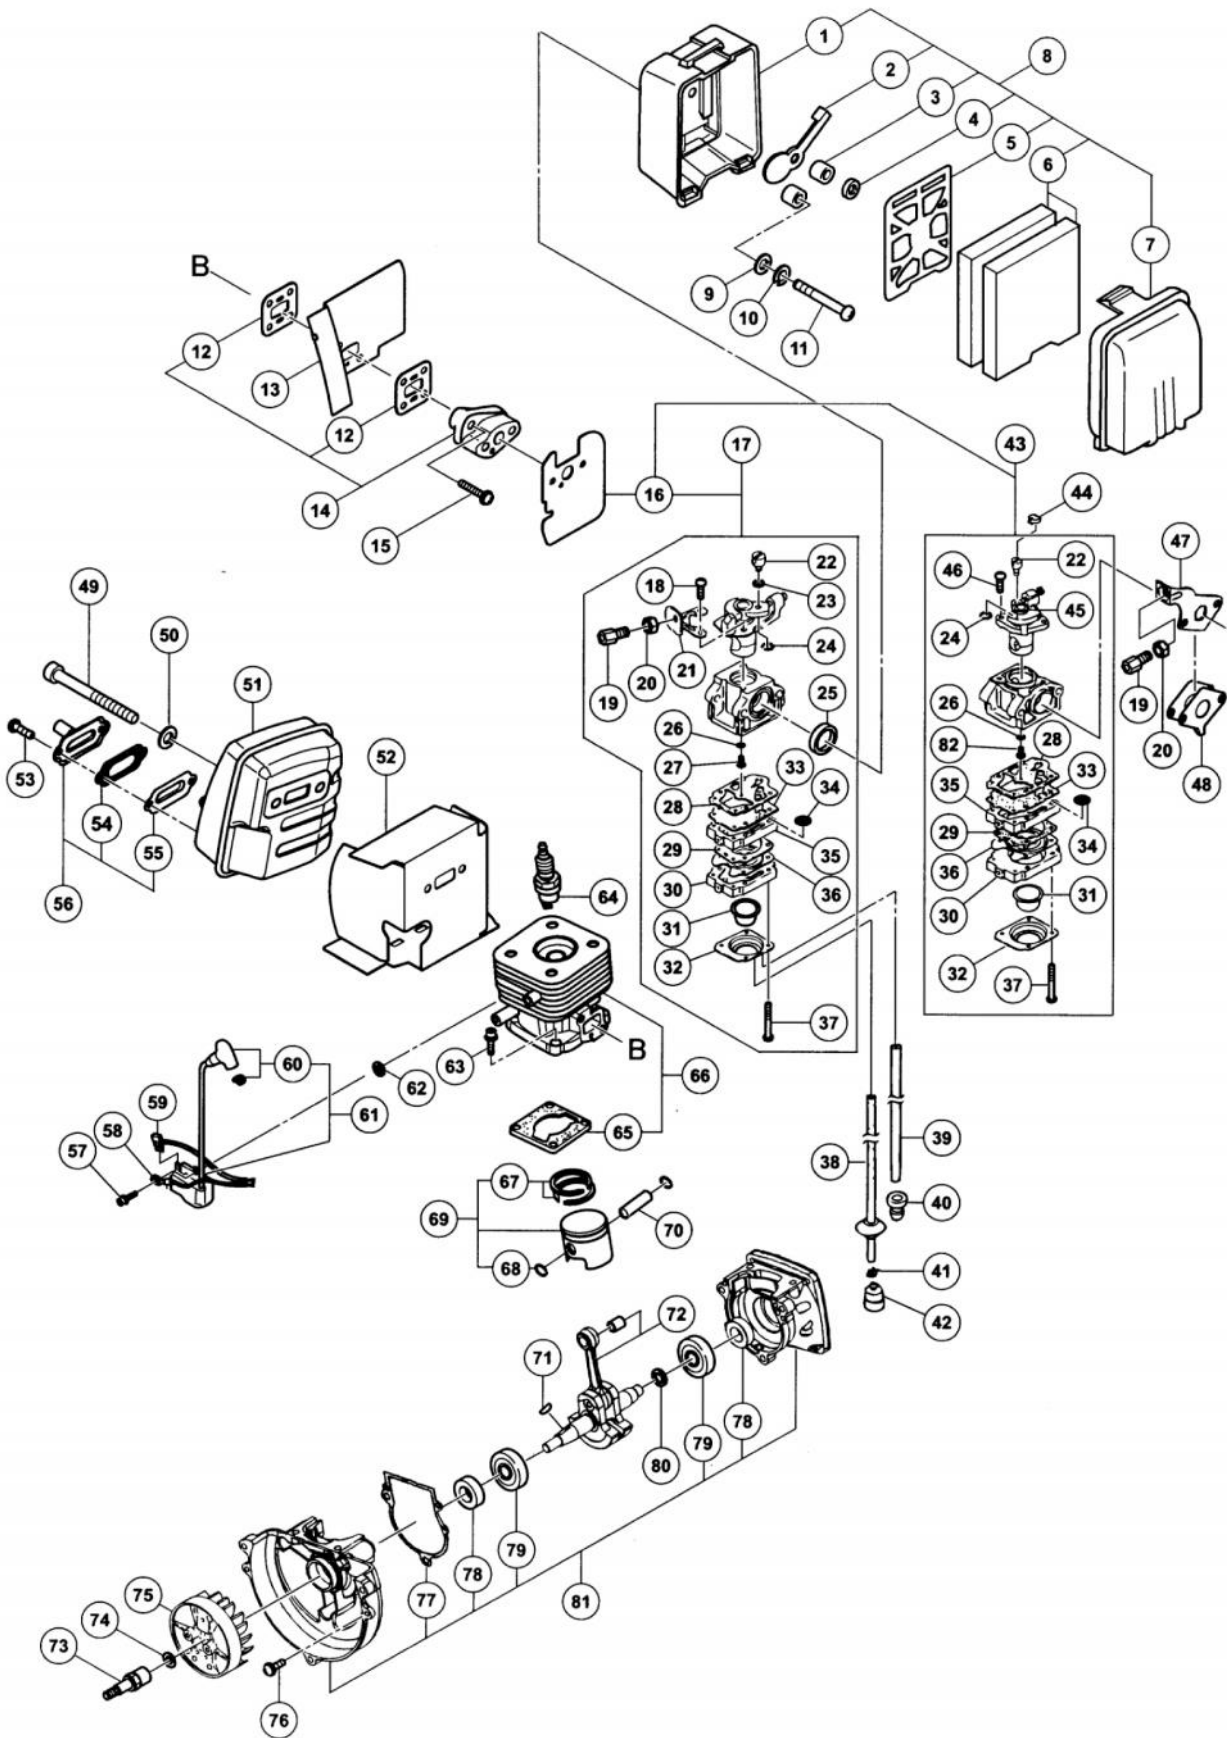

S48-01 ENGINE