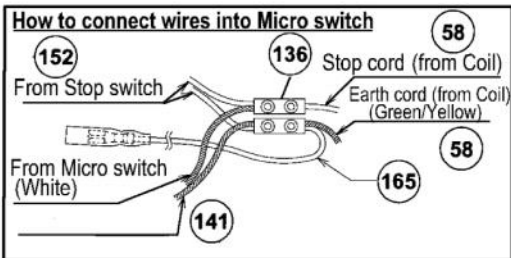

S48-03 RECOIL STARTER

REF. NUMBER	SERVICE CODE No.		DESCRIPTION	Q'TY	REMARKS /SERIAL NO.
001	TK-6684856	TK-423.06591.20	AIR CLEANER BODY	1	
002	TK-6684857	TK-493.06590.20	CHOKE VALVE	1	
003	TK-6684858	TK-470.0602K.20	COLLAR	2	
004	TK-6684859	TK-453.0602K.20	SPACER	1	
005	TK-6684860	TK-476.0634C.20	BLOW OVER CHECK BOARD	1	
006	TK-6684861	TK-446.0634C.20	CLEANER SPONGE	2	
007	TK-6684862	TK-424.06590.20	CLEANER CAP	1	
008	TK-6684863	TK-410.06590.91	AIR CLEANER ASS'Y	1	
009	TK-6684864	TK-992.00050.011	SMALL WASHER 5	2	
010	TK-6684662	TK-992.10050.012	S.WASHER 5	2	
011	TK-6684660	TK-990.11050.602	SCREW M5X60	2	
012	TK-6699370	#N/A	INTAKE PACKING	2	
013	TK-6684866	TK-132.07550.20	PARTITION PLATE	1	
014	TK-6684867	TK-404.07550.90	INSULATOR ASS'Y	1	
015	TK-6684617	TK-994.64050.255	HEX. HOLE BOLT 5X25/WS	2	
016	TK-6684868	TK-402.07550.20	CARBURETOR GASKET	1	
017	TK-6684869	TK-455.07550.90	CARBURETOR SET WYJ470	1	For Europe
018	TK-6684870	TK-514.25100.20	THROTTLE SET SCREW	2	For Europe
019	TK-6684871	TK-614.25137.20	CABLE ADJUSTER	1	
020	TK-6684872	TK-991.01060.013	LOCK NUT M6	1	
021	TK-6684873	TK-544.25164.20	CABLE ADJUSTER STAY	1	For Europe
022	TK-6684697	TK-539.25120.20	SWIVEL	1	
023	TK-6684874	TK-549.25165.20	THRUST WASHER	1	For Europe
024	TK-6684696	TK-489.25100.20	STOP RING	1	
025	TK-6684875	TK-431.0634C.20	CLEANER PACKING	1	For Europe
026	TK-6684695	TK-550.25100.20	O-RING	1	
027	TK-6684876	TK-599.2001W.37	MAIN JET #37	1	For Europe
028	TK-6684692	TK-577.25292.20	PUMP GASKET	1	
029	TK-6684691	TK-475.25153.20	DIAPHRAGM GASKET	1	
030	TK-6684687	TK-442.25151.80	PRIMING PUMP COMP.	1	
031	TK-6684689	TK-447.25108.20	PRIMING BODY	1	
032	TK-6684688	TK-476.25151.20	DIAPHRAGM COVER	1	
033	TK-6684693	TK-576.25100.20	PUMP DIAPHRAGM	1	
034	TK-6684700	TK-578.25007.20	INLET SCREEN	1	
035	TK-6684879	TK-575.25153.80	PUMP BODY COMP.	1	
036	TK-6684690	TK-474.25601.20	METERING DIAPHRAGM	1	
037	TK-6684699	TK-548.25151.20	SET SCREW	4	
038	TK-6684618	TK-223.0097A.90	SHIELD TUBE 3X5X180	1	
039	TK-6684880	TK-700.03005.08	FUEL PIPE 3X5X85	1	
040	TK-6697846	TK-534.32710.21	RETURN GROMMET	1	
041	TK-6684619	TK-680.00731.20	CLIP,6.3 DIA.	1	
042	TK-6684620	TK-675.07046.80	PUMP FILTER BODY COMP.	1	
043	TK-6684881	TK-455.07553.90	CARBURETOR SET WYL260	1	For Australia
044	TK-6691337	TK-560.07120.21	SWIVEL CAP	1	For Australia
045	TK-6684883	TK-488.25145.80	THROTTLE VALVE	1	For Australia
046	TK-6684698	TK-548.25140.20	THROTTLE SET SCREW	2	For Australia
047	TK-6684884	TK-878.07550.20	WIRE SET PLATE	1	For Australia
048	TK-6684885	TK-431.07550.20	CLEANER GASKET	1	For Australia
049	TK-6684638	TK-990.51060.553	HEX. HOLE BOLT M6X55	2	
050	TK-6684639	TK-992.01060.011	BOLT WASHER 6	2	
051	TK-6684886	TK-706.07550.80	MUFFLER COMP.	1	For Europe
051	TK-6684887	TK-706.07552.80	MUFFLER COMP.	1	For Australia
052	TK-6684888	TK-133.07550.20	INSULATOR	1	
053	TK-6684651	TK-994.36040.081	SCREW M4X8/WS	2	
054	TK-6684889	TK-732.07550.20	SPARK ARRESTER	1	